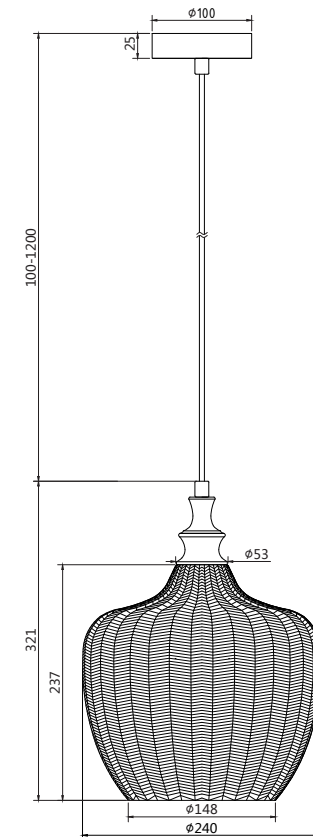

Instruction

P032PL-01BS

1 x E27 (60W)

Model: P032PL-01BS
Collection: Pendant
Series: Festa

Pendant Lamps