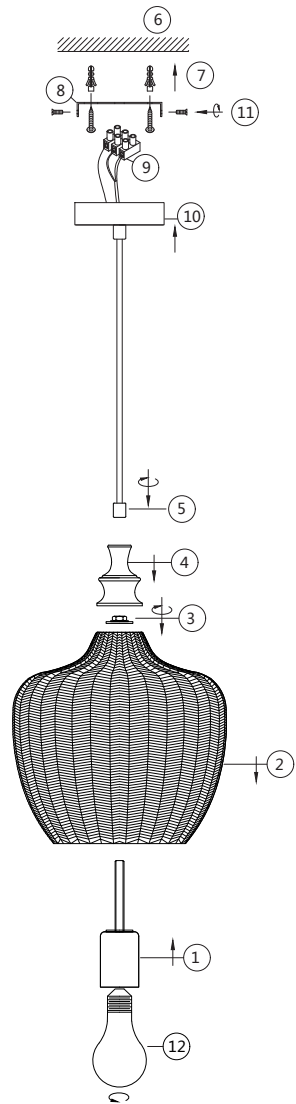

Instruction

P032PL-01BS

1 x E27 (60W)

Model: P032PL-01BS
Collection: Pendant
Series: Festa

Pendant Lamps