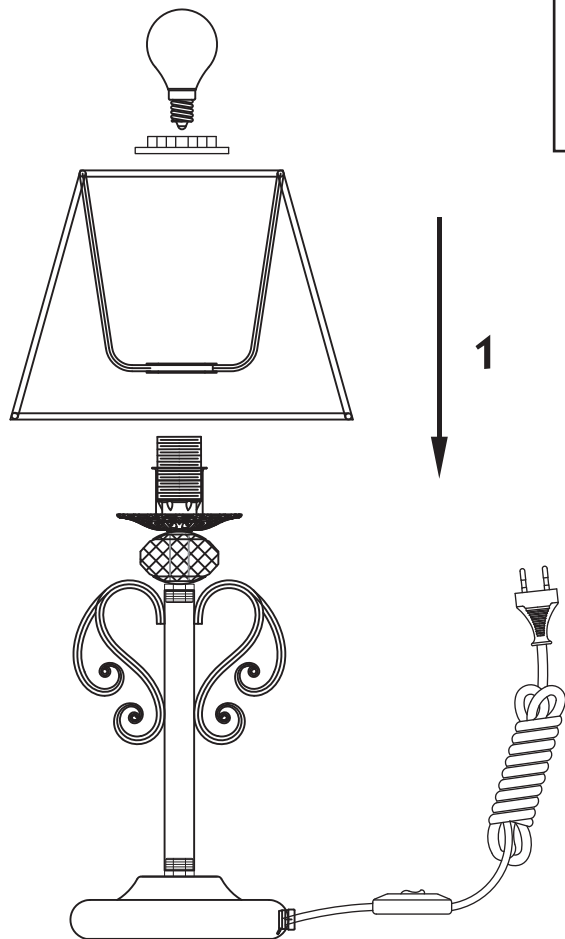

Instruction

Collection: Elegant
Series: Vintage
Model: ARM420-22-R
Mobile

1 x E14 (40w)

MAYTONI
DECORATIVE LIGHTING

www.maytoni.de