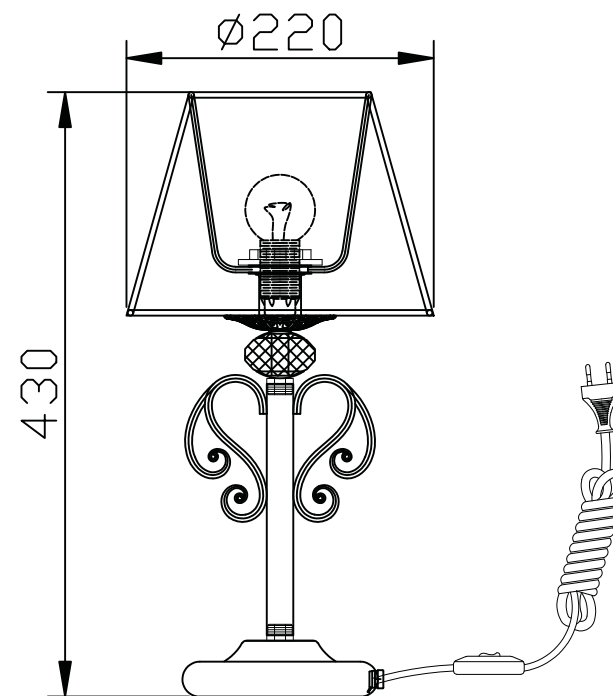

Instruction

Collection: Elegant
Series: Vintage
Model: ARM420-22-R
Mobile

1 x E14 (40w)

MAYTONI
DECORATIVE LIGHTING

www.maytoni.de