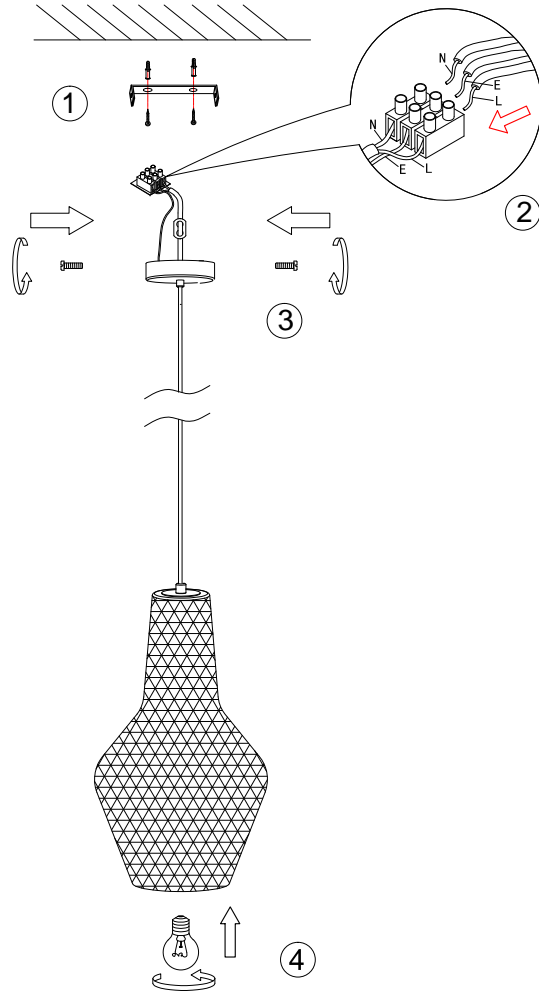

## P055PL-01B

1 x E27 (40W)  
Recommended to use with LED bulbs

Model: P055PL-01B  
Collection: Pendant  
Series: Tommy

Pendant Lamps