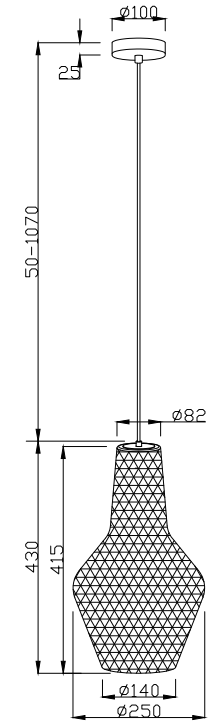

## P055PL-01B

1 x E27 (40W)  
Recommended to use with LED bulbs

Model: P055PL-01B  
Collection: Pendant  
Series: Tommy

Pendant Lamps