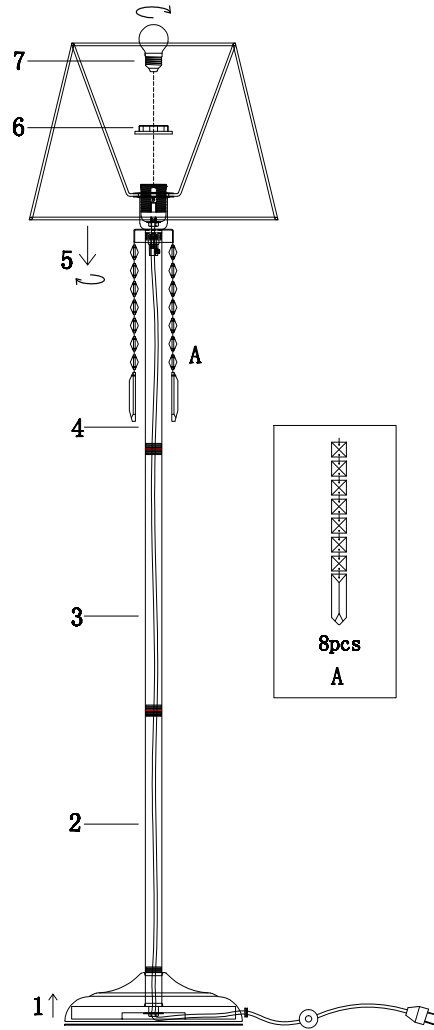

# Instruction

MOD076FL-01N

1 x E27 (40W)

Model: MOD076FL-01N  
Collection: Modern  
Series: Krona

Floor Lamps