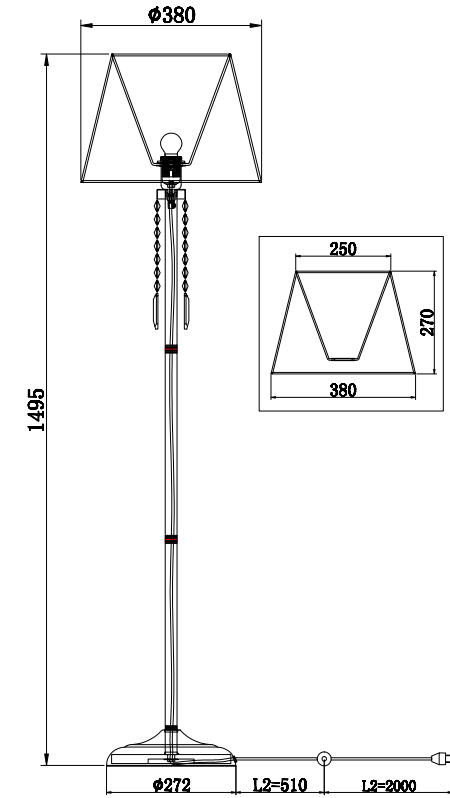

# Instruction

MOD076FL-01N

1 x E27 (40W)

Model: MOD076FL-01N  
Collection: Modern  
Series: Krona

Floor Lamps