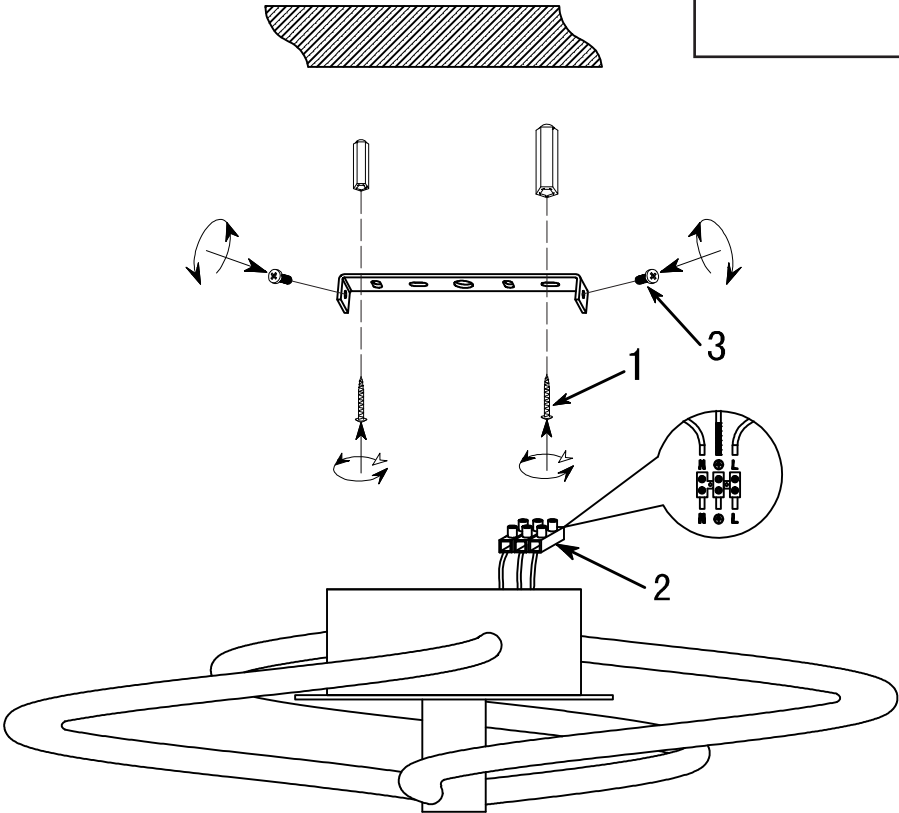

Instruction

Collection: Modern
Series: Klee
Model: MOD447-33-N
Ceiling

LED x 1

max 30w
1500 lumen

MAYTONI
DECORATIVE LIGHTING

www.maytoni.de