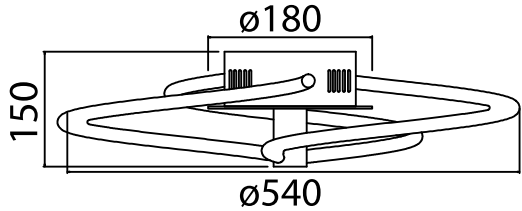

Instruction

Collection: Modern
Series: Klee
Model: MOD447-33-N
Ceiling

LED x 1

max 30w
1500 lumen

MAYTONI
DECORATIVE LIGHTING

www.maytoni.de