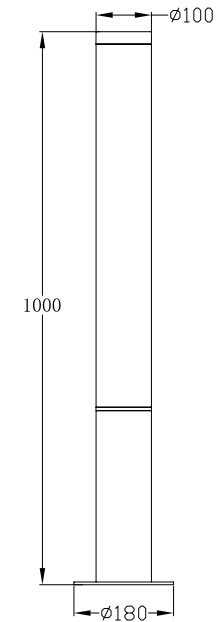

# Instruction

O041FL-L30B3K

MAX 30W  
2650 Lumen

Model: O041FL-L30B3K  
Collection: Outdoor

Floor Lamps