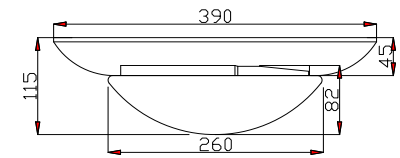

Instruction

H012CL-03G

3 x E14 (40W)

Model: H012CL-03G
Collection: House
Series: Marte

Ceiling Lamps