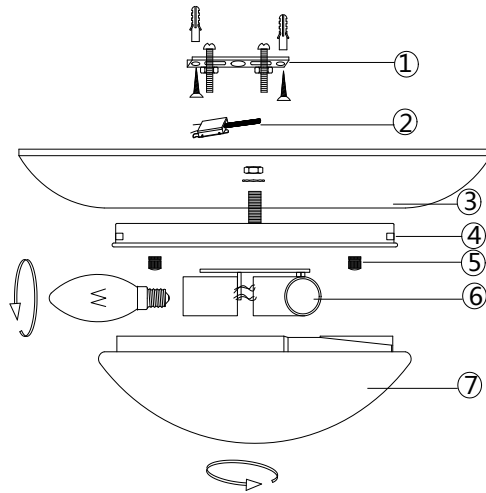

Instruction

H012CL-03G

3 x E14 (40W)

Model: H012CL-03G
Collection: House
Series: Marte

Ceiling Lamps