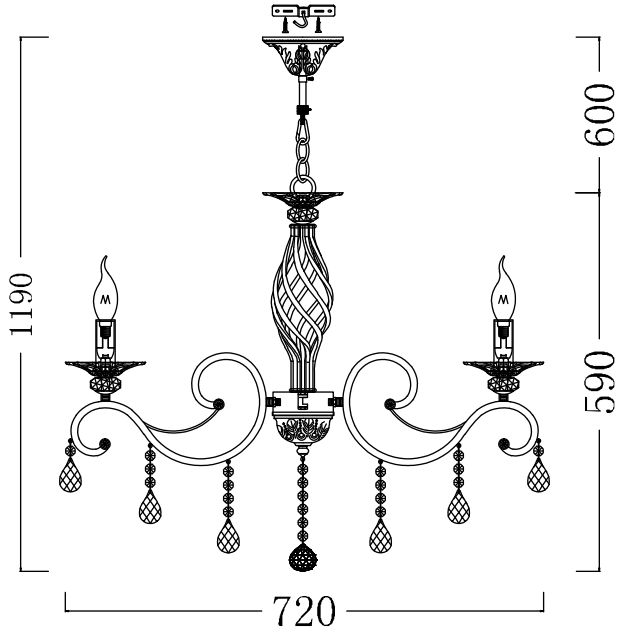

# Instruction

Collection: Elegant  
Series: Grace  
Model: ARM247-08-G  
Suspended

A = 8  
B = 8  
C = 8  
D = 1

 - Suspended

  
8 x E14 (40w)

**MAYTONI**  
DECORATIVE LIGHTING

[www.maytoni.de](http://www.maytoni.de)