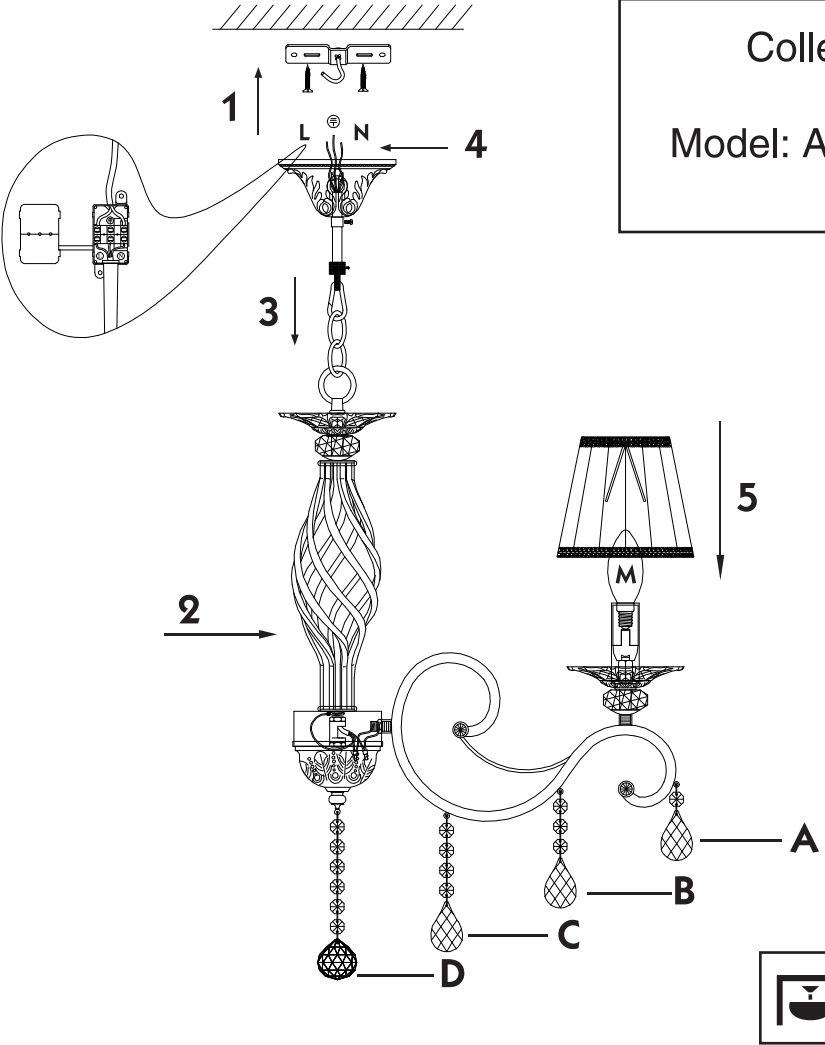

# Instruction

Collection: Elegant  
Series: Grace  
Model: ARM247-08-G  
Suspended

A = 8  
B = 8  
C = 8  
D = 1

 - Suspended

  
8 x E14 (40w)

**MAYTONI**  
DECORATIVE LIGHTING

[www.maytoni.de](http://www.maytoni.de)