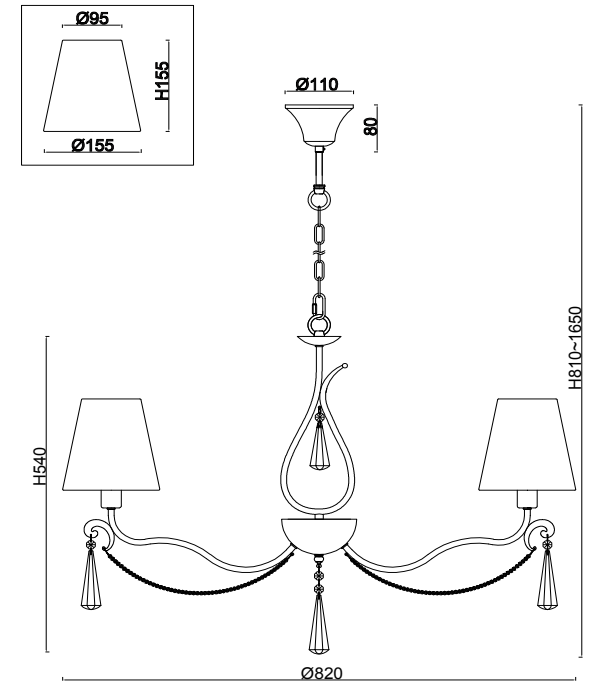

FREYA
TRADITION OF QUALITY

Instruction

FR2019PL-07BS

7 x E14 (40W)

Model: FR2019PL-07BS
Collection: Classic

Ceiling Lamps