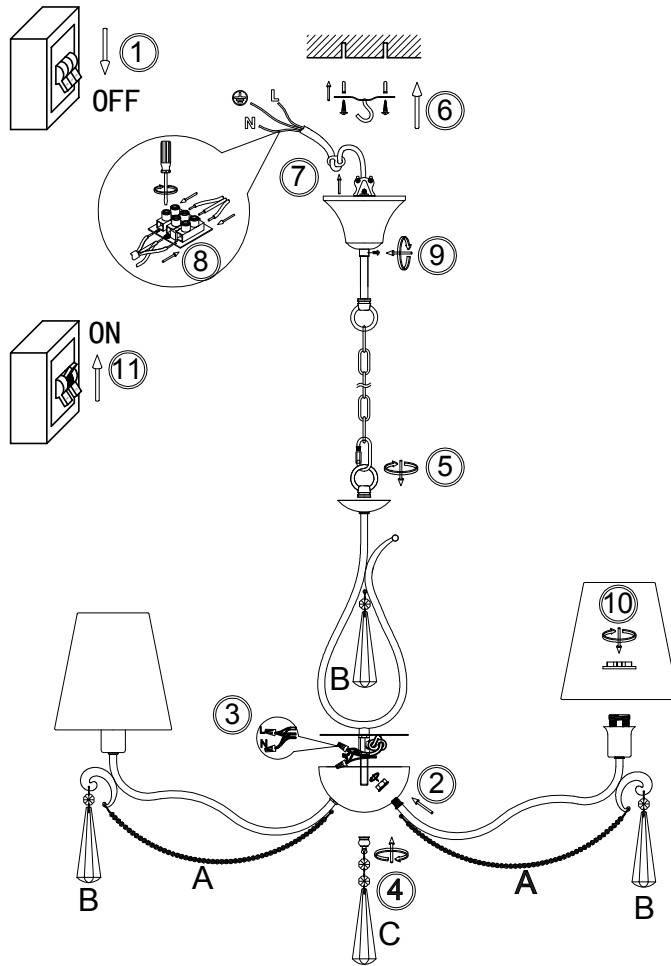

FREYA
TRADITION OF QUALITY

Instruction

FR2019PL-07BS

7 x E14 (40W)

Model: FR2019PL-07BS
Collection: Classic

Ceiling Lamps