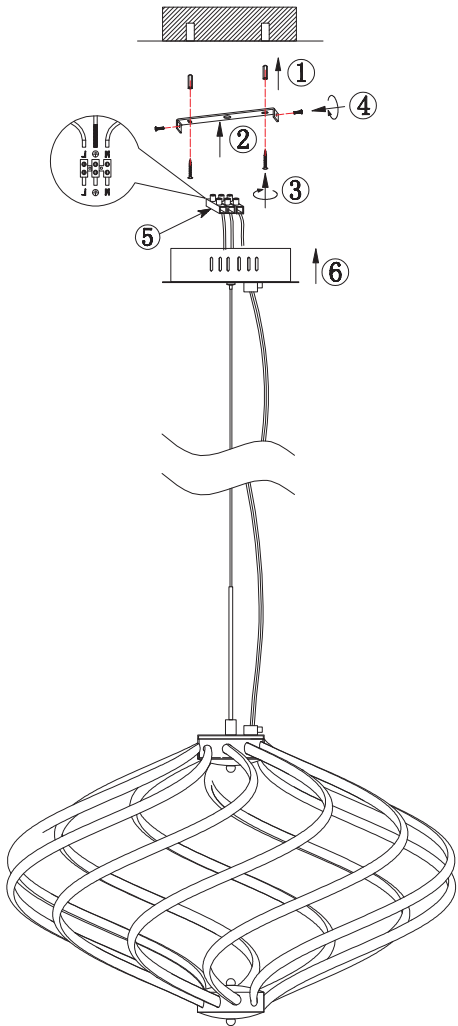

# Instruction

Collection: Modern  
Series: Venus  
Model: MOD211-09-N  
Ceiling

– Ceiling

LED x 1

max 66w  
3300 lumen

**MAYTONI**  
DECORATIVE LIGHTING

[www.maytoni.de](http://www.maytoni.de)