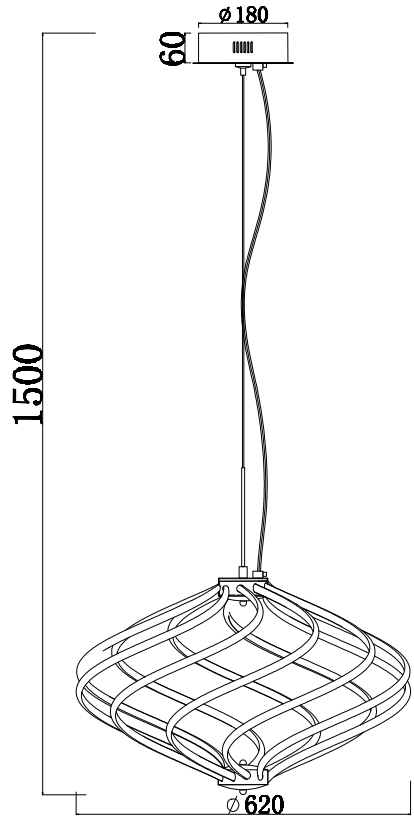

# Instruction

Collection: Modern  
Series: Venus  
Model: MOD211-09-N  
Ceiling

– Ceiling

LED x 1

max 66w  
3300 lumen

**MAYTONI**  
DECORATIVE LIGHTING

[www.maytoni.de](http://www.maytoni.de)