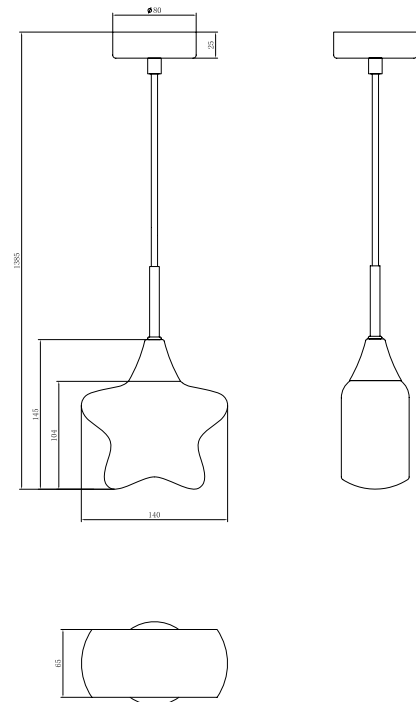

# Instruction

MOD246-PL-01-AM

1 x G9 (28W)

Model: MOD246-PL-01-AM  
Collection: Pendant  
Series: Star

Pendant Lamps