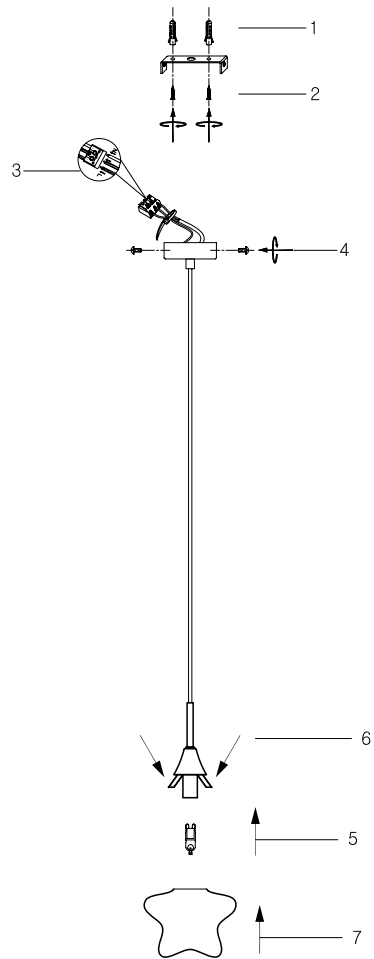

# Instruction

MOD246-PL-01-AM

1 x G9 (28W)

Model: MOD246-PL-01-AM  
Collection: Pendant  
Series: Star

Pendant Lamps