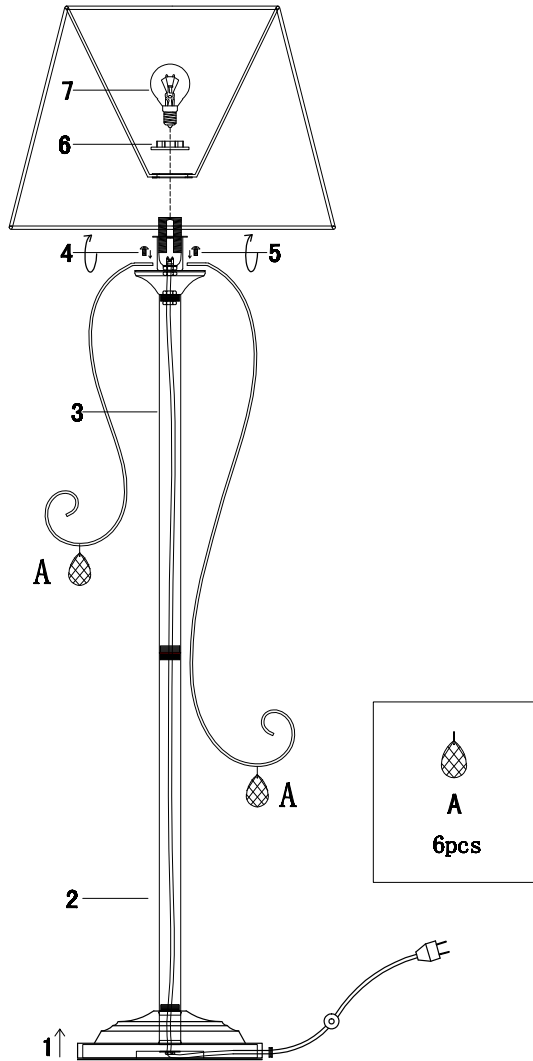

# Instruction

FR2020-FL-01-CH

1 x E14 (40W)

Model: FR2020-FL-01-CH  
Collection: Classic  
Series: Simone

Floor Lamps