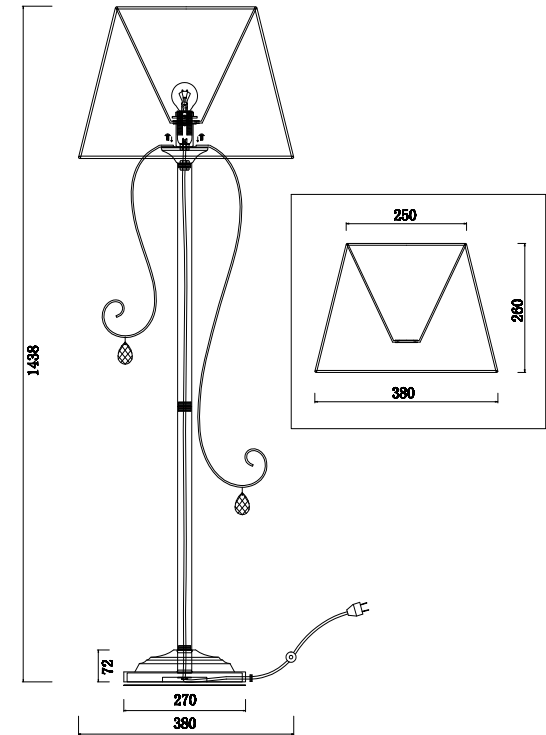

# Instruction

FR2020-FL-01-CH

1 x E14 (40W)

Model: FR2020-FL-01-CH  
Collection: Classic  
Series: Simone

Floor Lamps