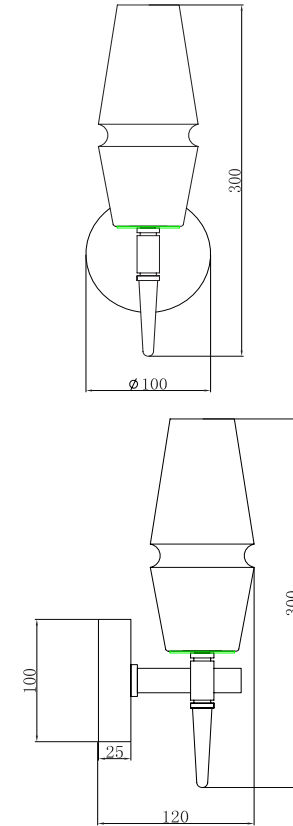

Instruction

H002WL-01G

1 x G9 (28W)

Model: H002WL-01G
Collection: House
Series: Lita

Wall Lamps