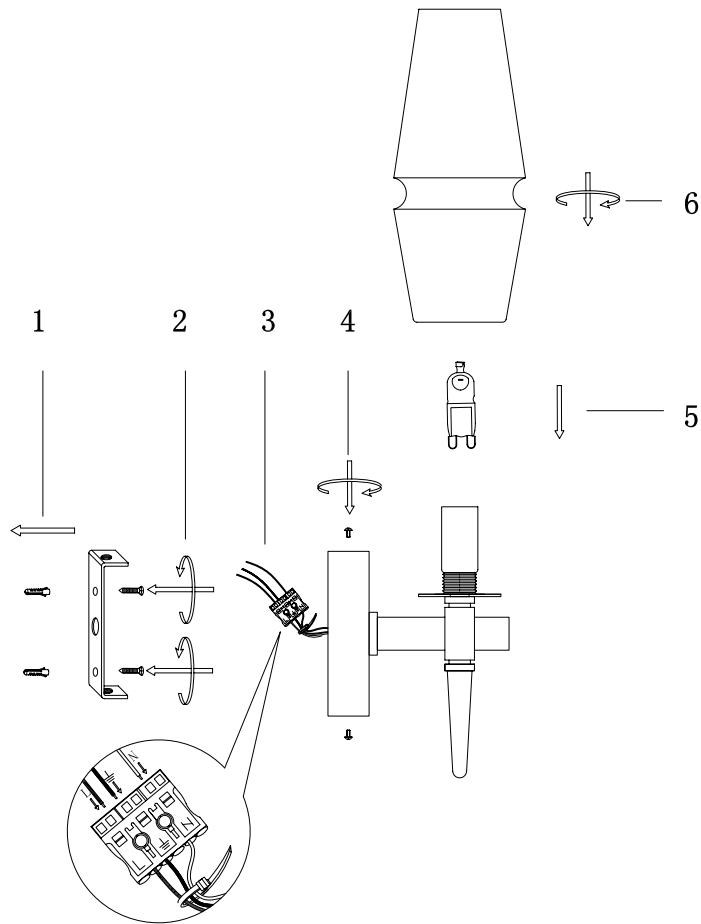

Instruction

H002WL-01G

1 x G9 (28W)

Model: H002WL-01G
Collection: House
Series: Lita

Wall Lamps