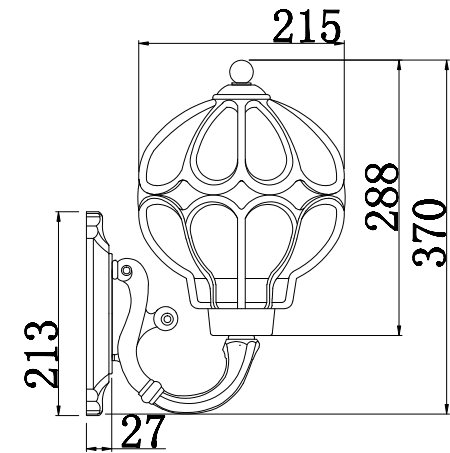

Instruction

O024WL-01G

1 x E27 (60W)

Model: O024WL-01G
Collection: Outdoor
Series: Via

Wall Lamps