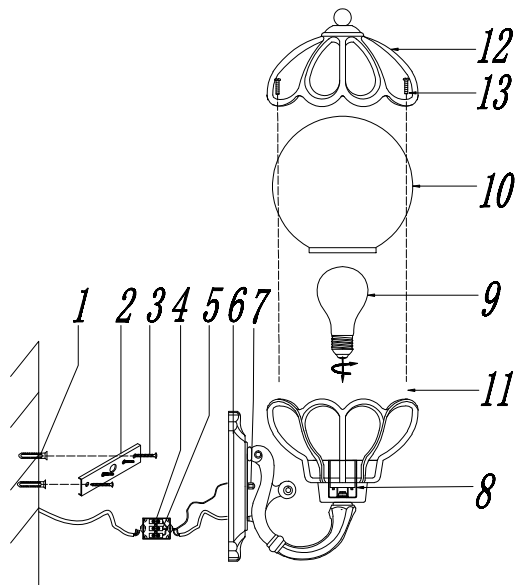

Instruction

O024WL-01G

1 x E27 (60W)

Model: O024WL-01G
Collection: Outdoor
Series: Via

Wall Lamps