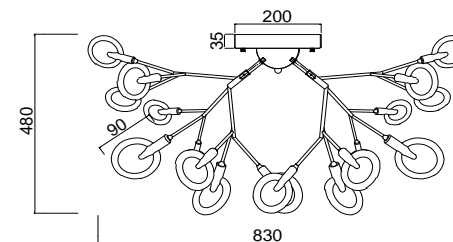

Instruction

FR5049CL-27W

27 x G4 (3W)

Model: FR5049CL-27W
Collection: Modern
Series: Florencia

Ceiling Lamps