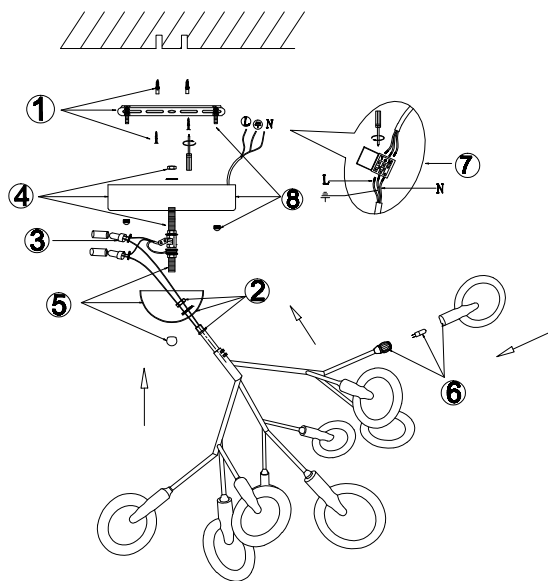

Instruction

FR5049CL-27W

27 x G4 (3W)

Model: FR5049CL-27W
Collection: Modern
Series: Florencia

Ceiling Lamps