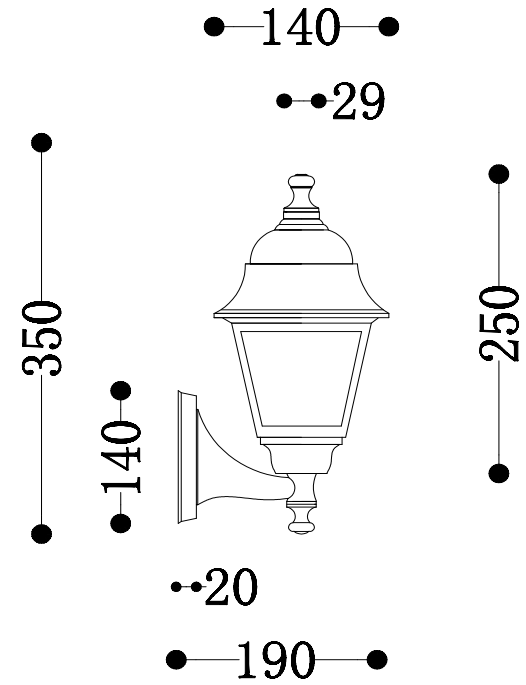

# Instruction

O002WL-01W

1 x E27 (60W)

Model: O002WL-01W  
Collection: Outdoor  
Series: Abbey Road

Wall Lamps