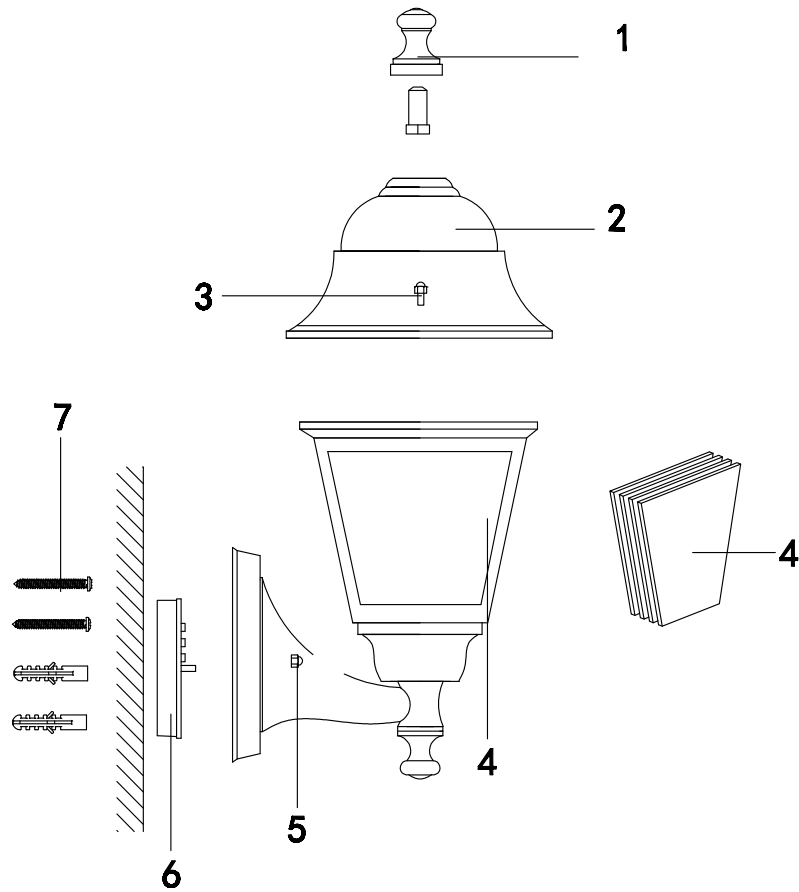

# Instruction

O002WL-01W

1 x E27 (60W)

Model: O002WL-01W  
Collection: Outdoor  
Series: Abbey Road

Wall Lamps