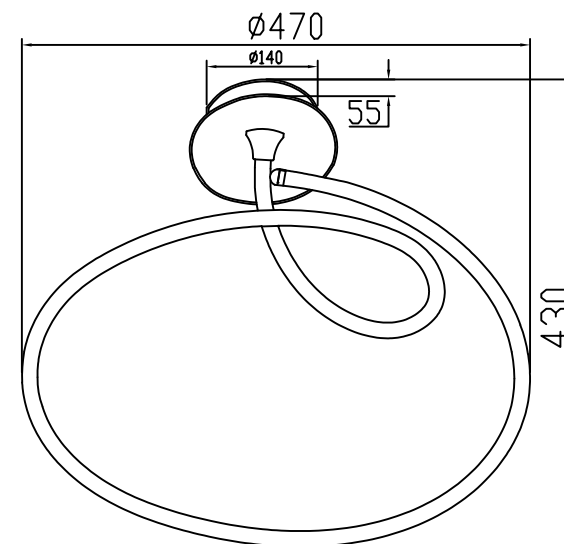

Instruction

Collection: Modern
Series: Nastro
Model: MOD446-01-N
Ceiling

LED x 1
max 26w
1444 lumen

MAYTONI
DECORATIVE LIGHTING

www.maytoni.de