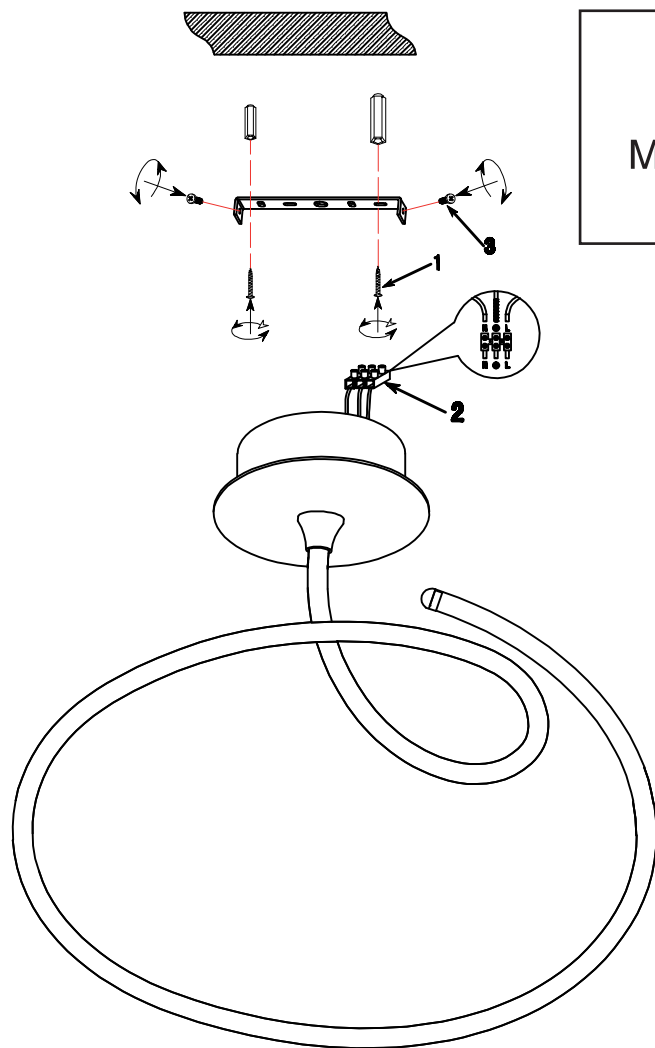

Instruction

Collection: Modern
Series: Nastro
Model: MOD446-01-N
Ceiling

LED x 1
max 26w
1444 lumen

MAYTONI
DECORATIVE LIGHTING

www.maytoni.de