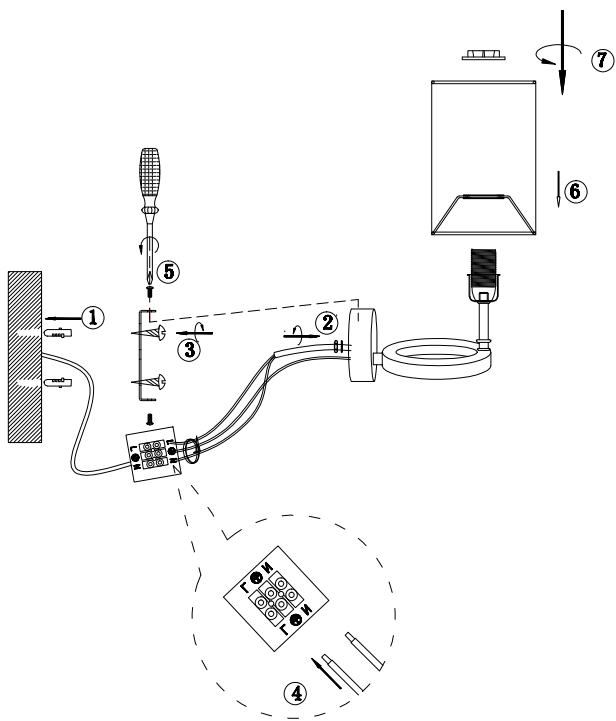

Instruction

H010WL-01G

1 x E14 (40W)

Model: H010WL-01G
Collection: House
Series: Armony

Wall Lamps