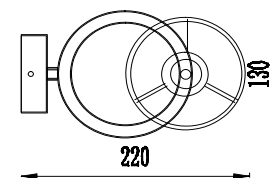

Instruction

H010WL-01G

1 x E14 (40W)

Model: H010WL-01G
Collection: House
Series: Armony

Wall Lamps