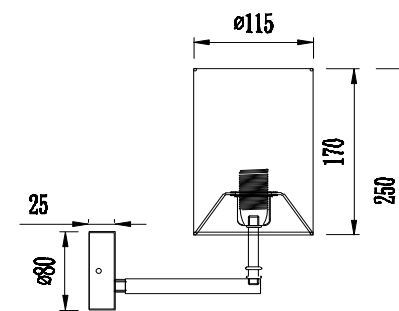

Instruction

H010WL-01G

1 x E14 (40W)

Model: H010WL-01G
Collection: House
Series: Armony

Wall Lamps