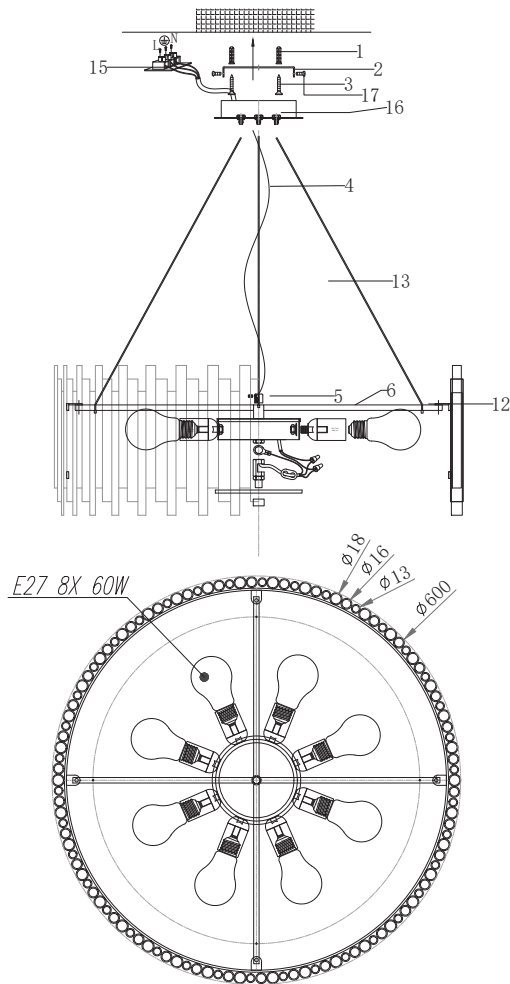

Instruction

MOD135PL-08BS

8 x E27 (60W)

Model: MOD135PL-08BS

Collection: Modern

Pendant Lamps