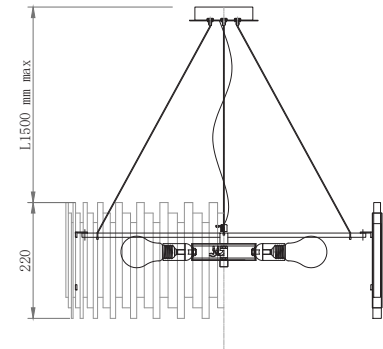

Instruction

MOD135PL-08BS

8 x E27 (60W)

Model: MOD135PL-08BS

Collection: Modern

Pendant Lamps