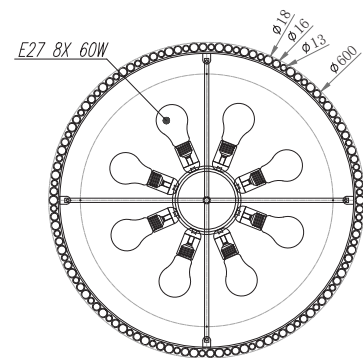

Instruction

MOD135PL-08BS

8 x E27 (60W)

Model: MOD135PL-08BS

Collection: Modern

Pendant Lamps