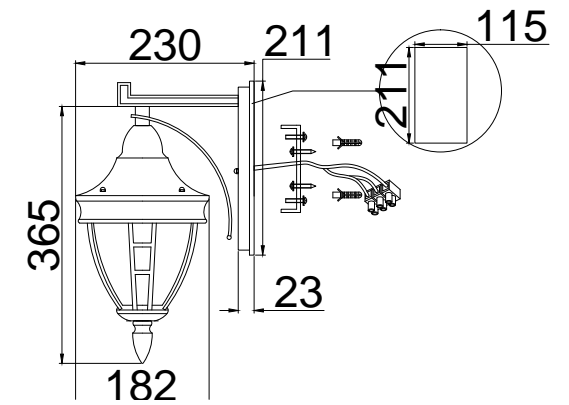

Instruction

O027WL-01B

1 x E27 (60W)

Model: O027WL-01B
Collection: Outdoor
Series: Rivoli

Wall Lamps