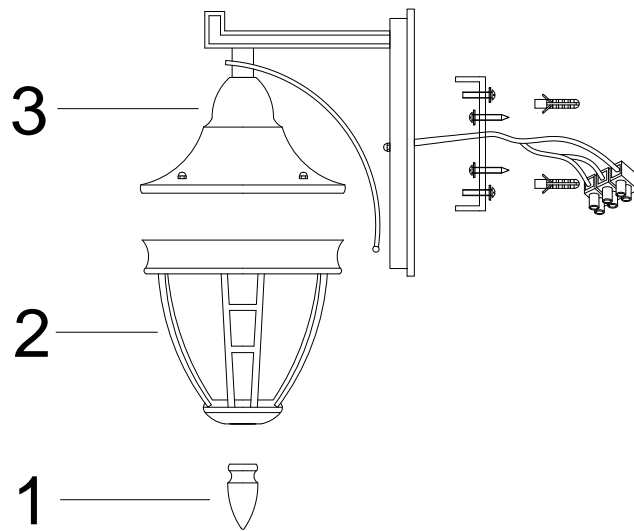

Instruction

O027WL-01B

1 x E27 (60W)

Model: O027WL-01B
Collection: Outdoor
Series: Rivoli

Wall Lamps