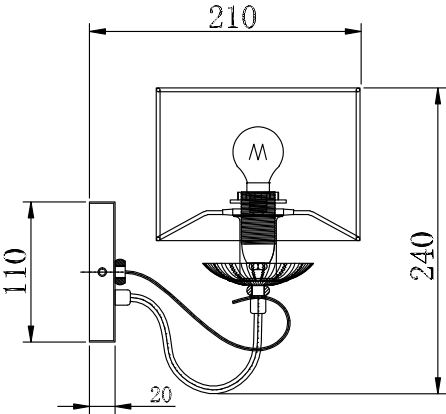

Instruction

Collection: House
Series: Cable
Model: H357-WL-01-BG
Wall-mounted

 - Wall-mounted

1 x E14 (40w)

MAYTONI
DECORATIVE LIGHTING

www.maytoni.de