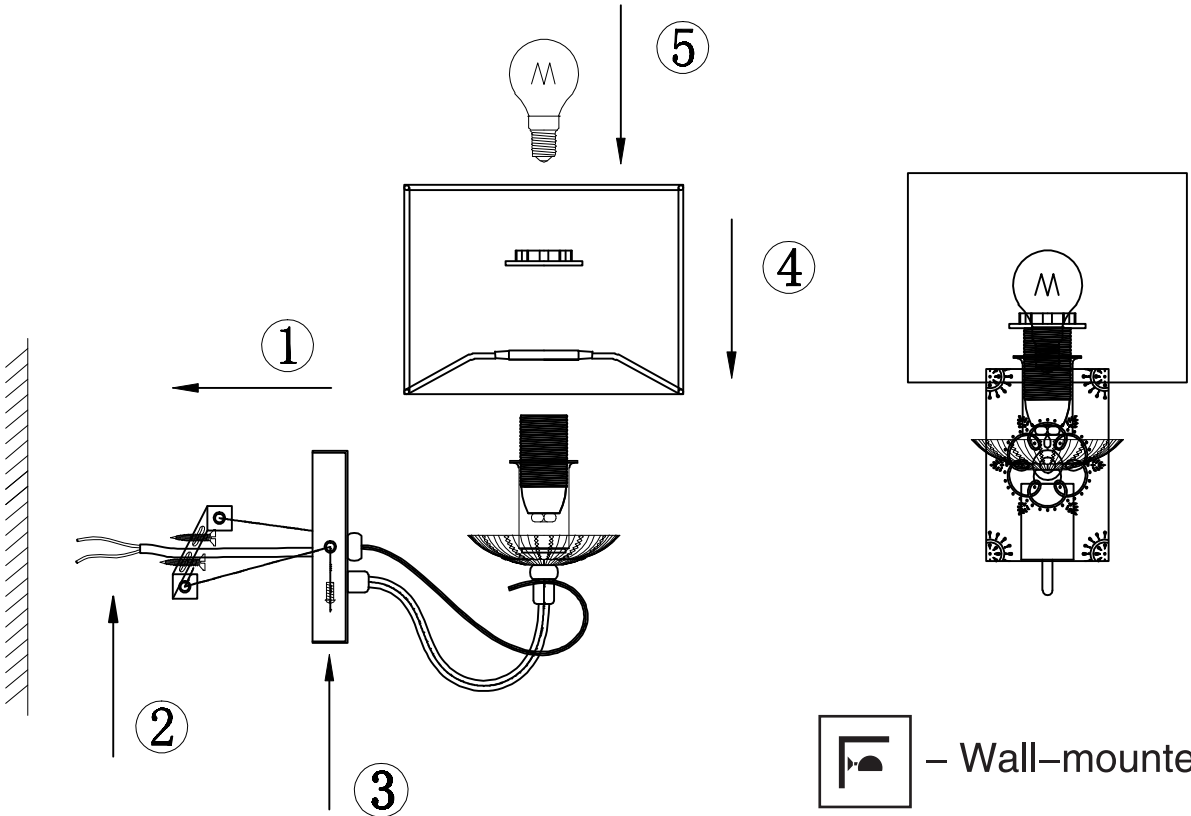

Instruction

Collection: House
Series: Cable
Model: H357-WL-01-BG
Wall-mounted

 - Wall-mounted

1 x E14 (40w)

MAYTONI
DECORATIVE LIGHTING

www.maytoni.de