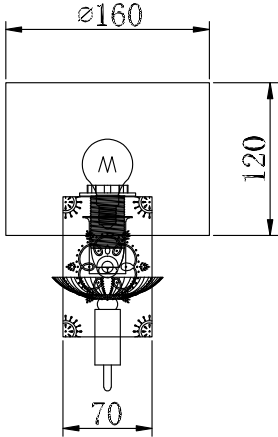

Instruction

Collection: House
Series: Cable
Model: H357-WL-01-BG
Wall-mounted

 - Wall-mounted

1 x E14 (40w)

MAYTONI
DECORATIVE LIGHTING

www.maytoni.de