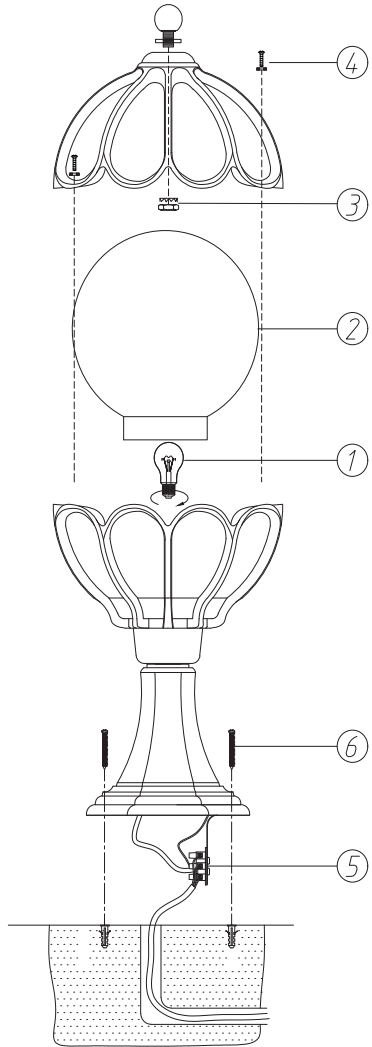

Instruction

O024FL-01G

1 x E27 (60W)

Model: O024FL-01G
Collection: Outdoor
Series: Via

Floor Lamps