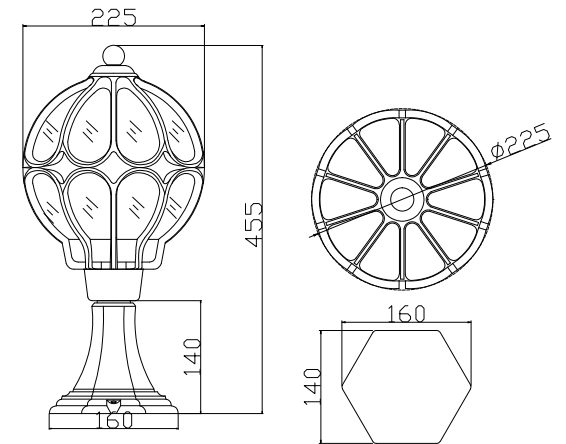

Instruction

O024FL-01G

1 x E27 (60W)

Model: O024FL-01G
Collection: Outdoor
Series: Via

Floor Lamps