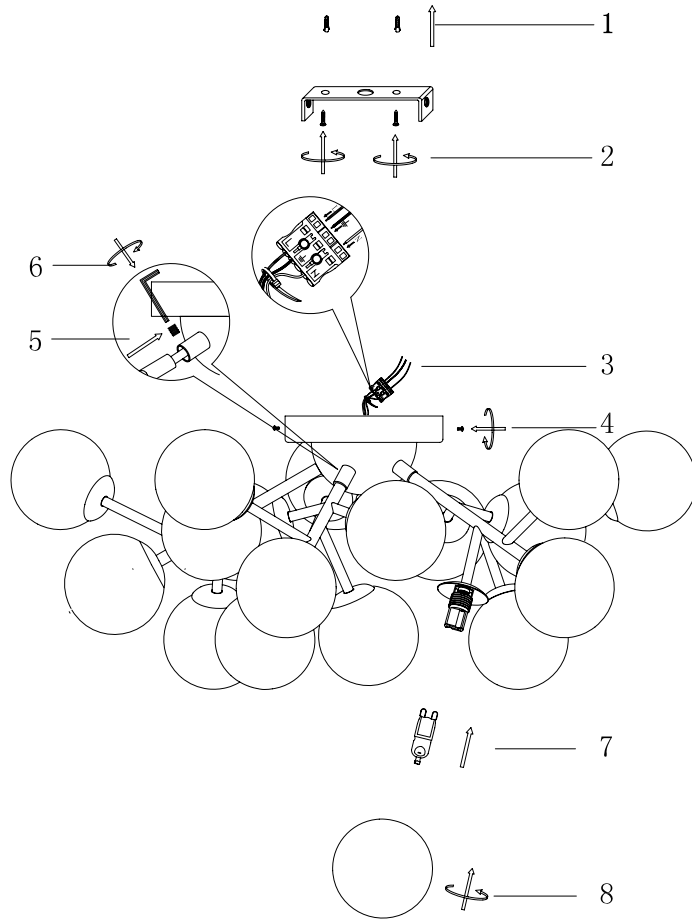

Instruction

MOD545PL-20CH

20 x G9 (28W)

Model: MOD545PL-20CH
Collection: Modern
Series: Dallas

Ceiling Lamps