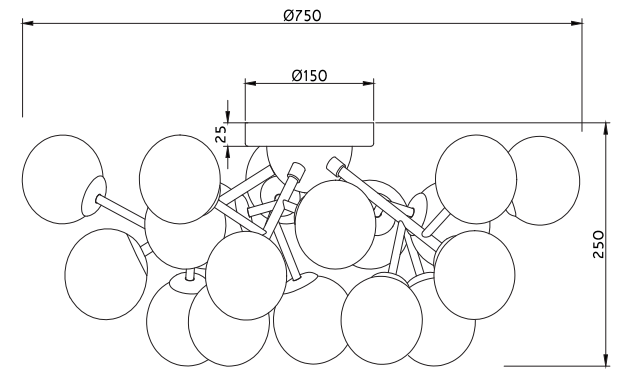

Instruction

MOD545PL-20CH

20 x G9 (28W)

Model: MOD545PL-20CH
Collection: Modern
Series: Dallas

Ceiling Lamps