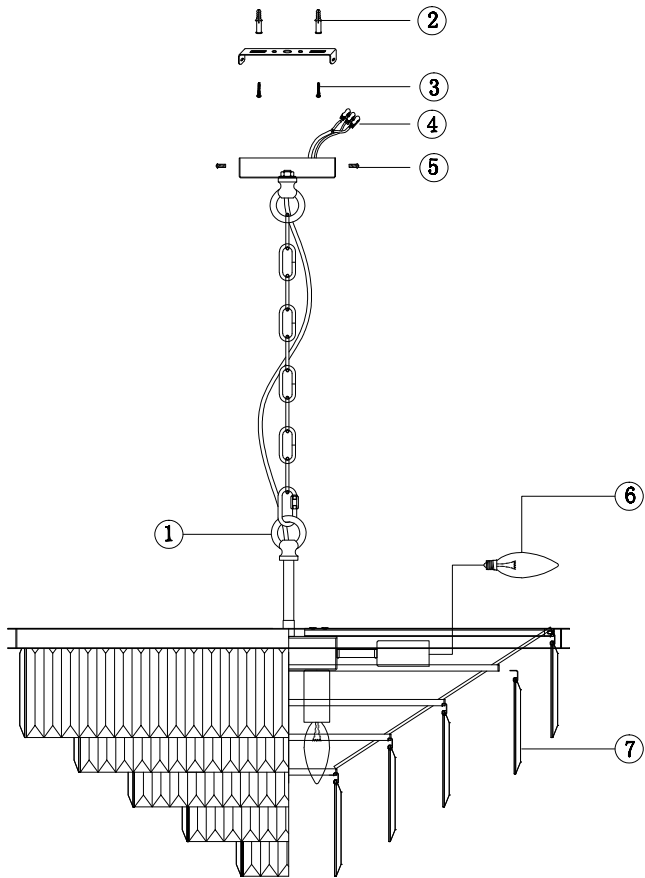

Instruction

MOD085PL-12BS

12 x E14 (40W)

Model: MOD085PL-12BS
Collection: Neoclassic

Pendant Lamps