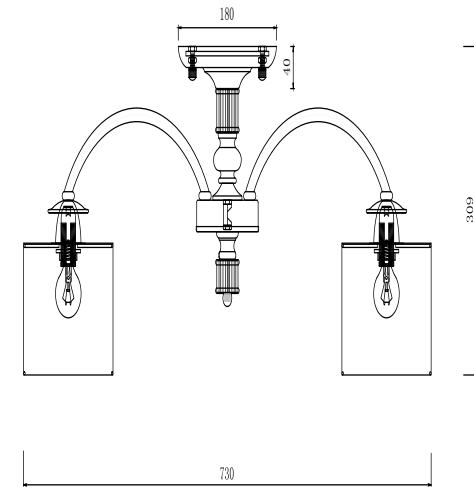

FREYA
TRADITION OF QUALITY

Instruction

FR2539CL-06G

6 x E14 (40W)

Model: FR2539CL-06G
Collection: Classic
Series: Ksenia

Ceiling Lamps