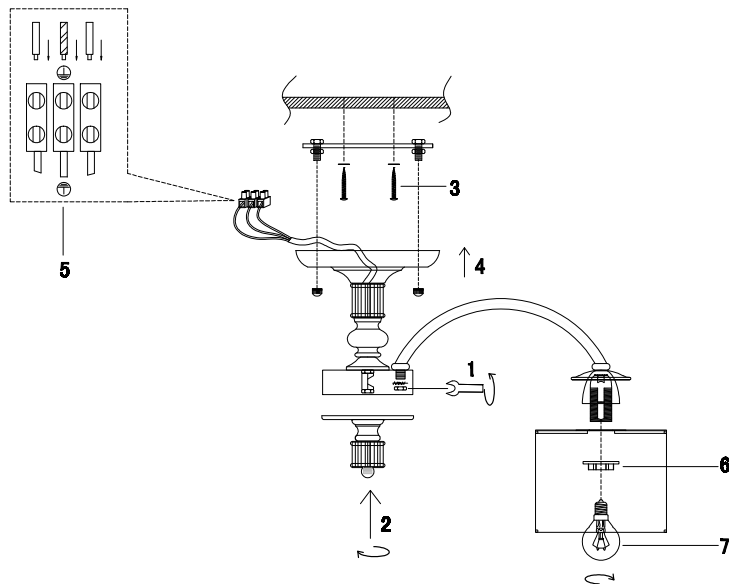

FREYA
TRADITION OF QUALITY

Instruction

FR2539CL-06G

6 x E14 (40W)

Model: FR2539CL-06G
Collection: Classic
Series: Ksenia

Ceiling Lamps