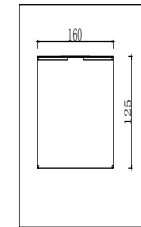

FREYA
TRADITION OF QUALITY

Instruction

FR2539CL-06G

6 x E14 (40W)

Model: FR2539CL-06G
Collection: Classic
Series: Ksenia

Ceiling Lamps