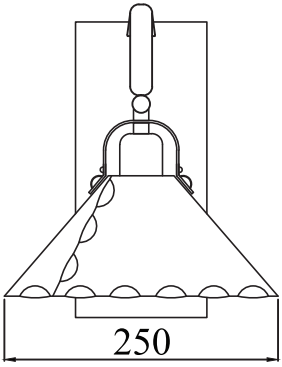

Instruction

Collection: House
Series: Iron
Model: H104-01-R
Wall-mounted

– Wall-mounted

1 x E27 (60w)

MAYTONI
DECORATIVE LIGHTING

www.maytoni.de