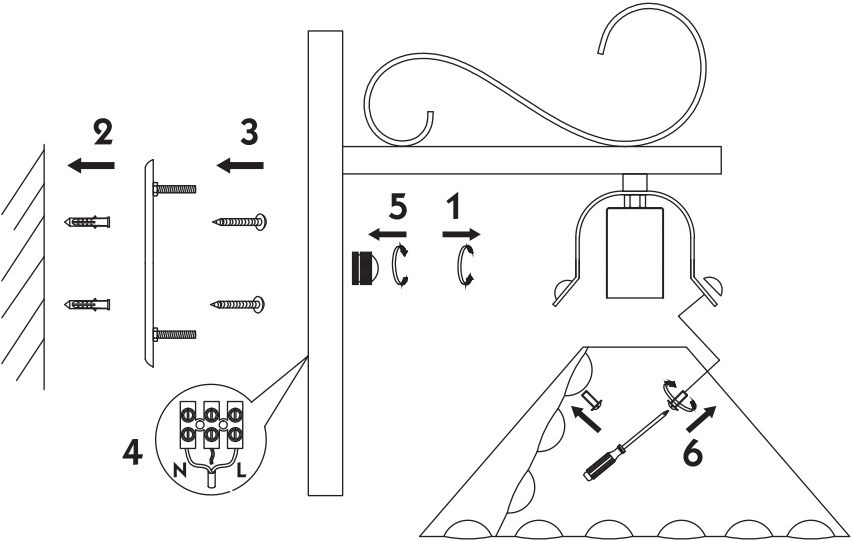

Instruction

Collection: House
Series: Iron
Model: H104-01-R
Wall-mounted

– Wall-mounted

1 x E27 (60w)

MAYTONI
DECORATIVE LIGHTING

www.maytoni.de