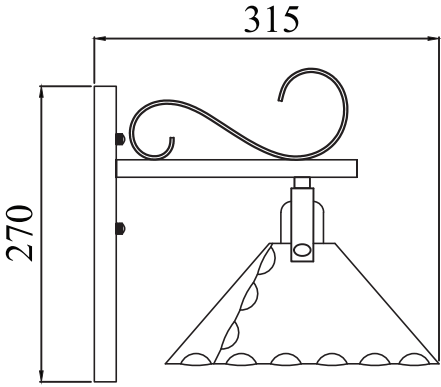

Instruction

Collection: House
Series: Iron
Model: H104-01-R
Wall-mounted

– Wall-mounted

1 x E27 (60w)

MAYTONI
DECORATIVE LIGHTING

www.maytoni.de