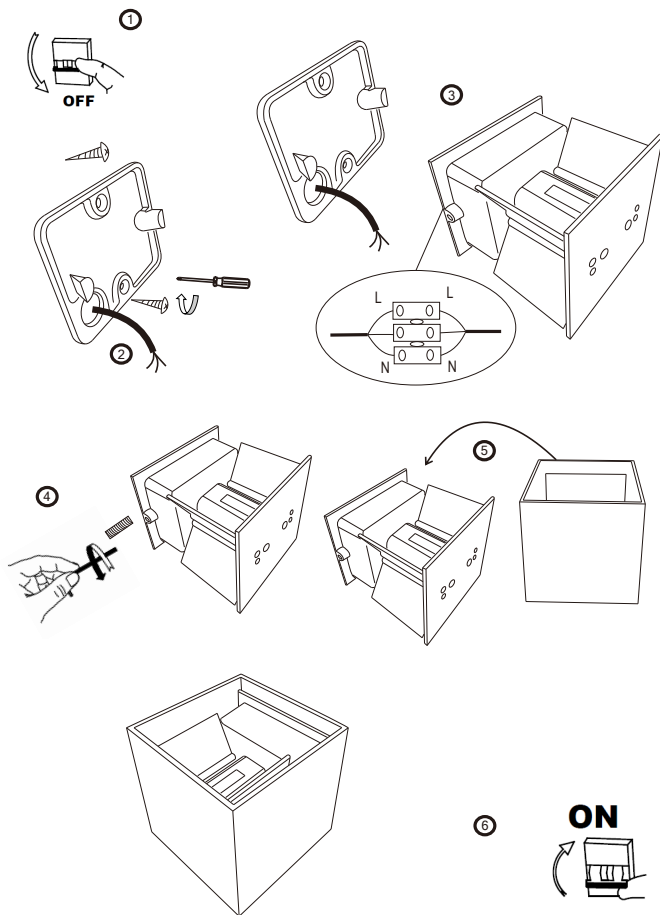

Instruction

O572WL-L6W

Gross Weight: 0,72 kg

Color: White

Net Weight: 0,64 kg

Material: Metal

Volume: 0,001331 m3

Weight and Volume Margin of Error: ±10%

MAX 6W
360 Lumen

Model: O572WL-L6W
Collection: Outdoor
Series: Fulton

Wall Lamps