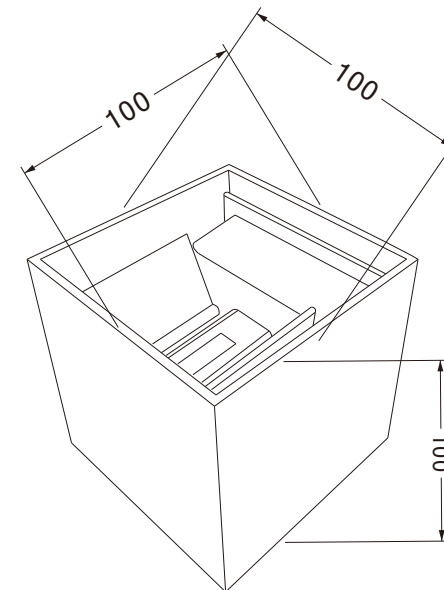

Instruction

O572WL-L6W

Gross Weight: 0,72 kg

Color: White

Net Weight: 0,64 kg

Material: Metal

Volume: 0,001331 m3

Weight and Volume Margin of Error: ±10%

MAX 6W
360 Lumen

Model: O572WL-L6W
Collection: Outdoor
Series: Fulton

Wall Lamps