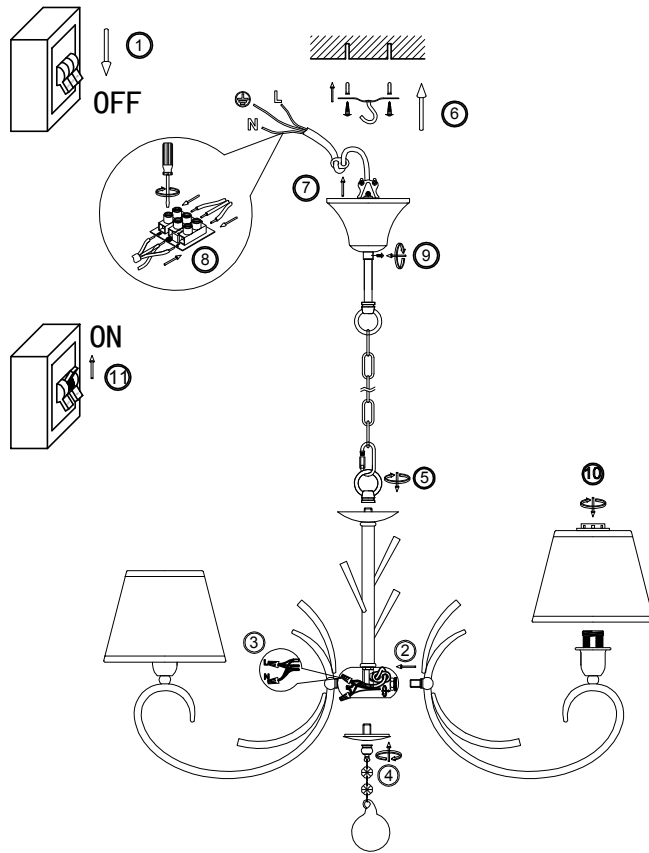

# Instruction

FR2013PL-05G

5 x E14 (40W)

Model: FR2013PL-05G  
Collection: Classic  
Series: Gisela

Ceiling Lamps