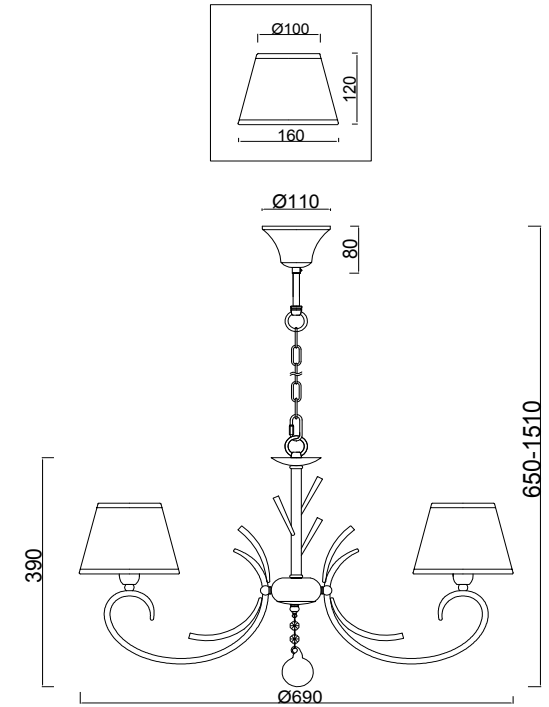

# Instruction

FR2013PL-05G

5 x E14 (40W)

Model: FR2013PL-05G  
Collection: Classic  
Series: Gisela

Ceiling Lamps