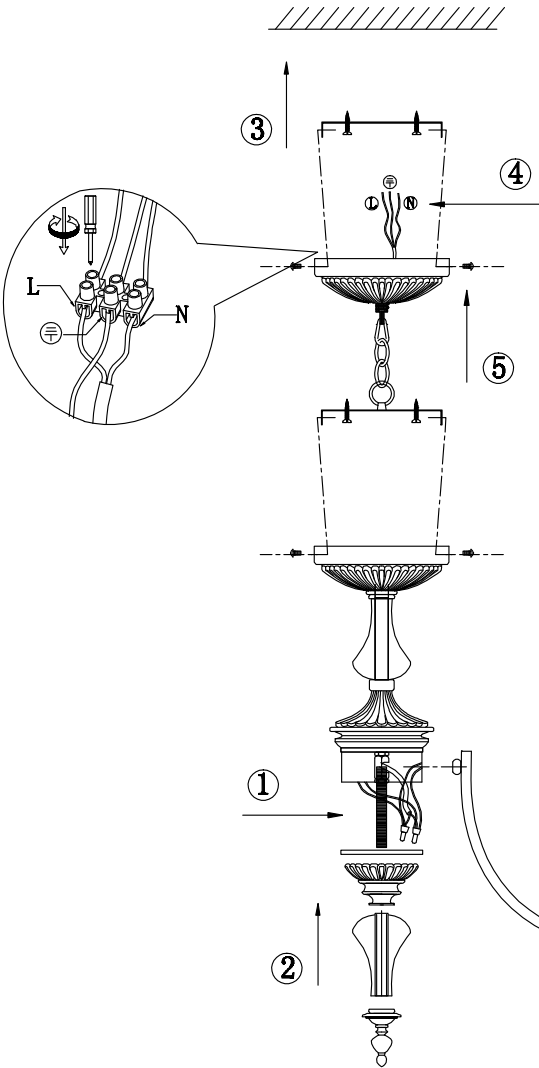

Instruction

Collection: Royal Classic
 Series: Sabina
 Model: RC145-PL-07-MG
 Pendant Lamps

A=7

- Pendant Lamps

 7 x E14 (60w)

MAYTONI
 DECORATIVE LIGHTING

www.maytoni.de