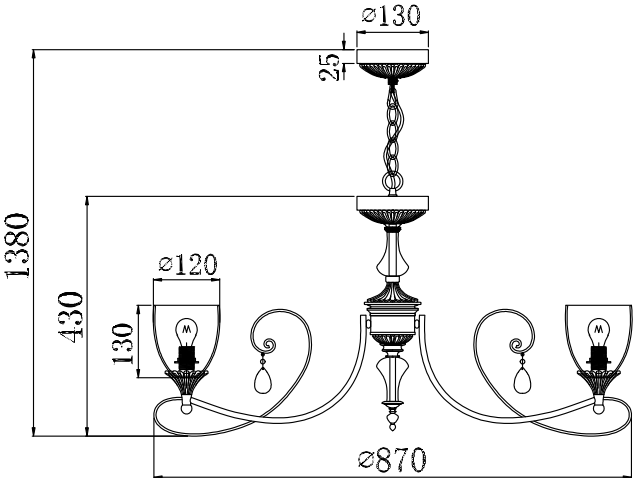

Instruction

Collection: Royal Classic
 Series: Sabina
 Model: RC145-PL-07-MG
 Pendant Lamps

A=7

- Pendant Lamps

 7 x E14 (60w)

MAYTONI
 DECORATIVE LIGHTING

www.maytoni.de