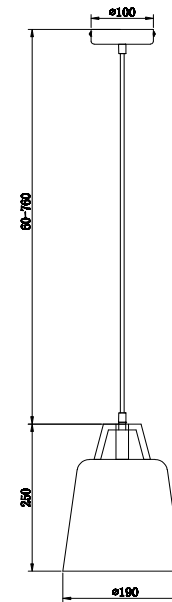

# Instruction

P019-PL-01-W

1 x E27 (60W)

Model: P019-PL-01-W  
Collection: Pendant  
Series: Cup

Ceiling Lamps