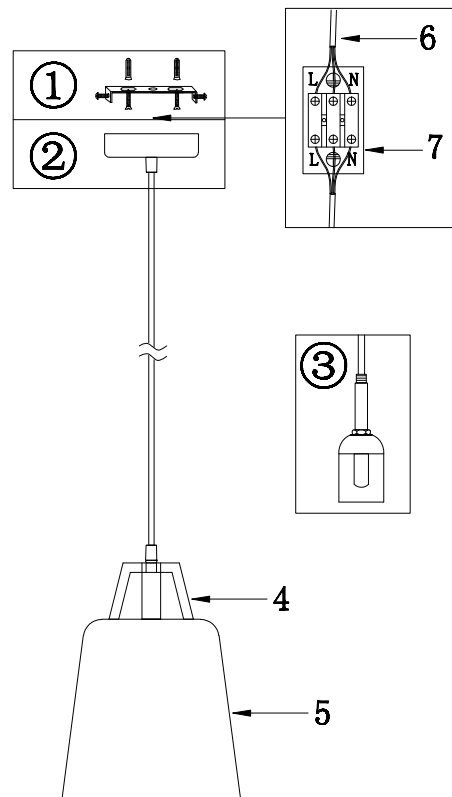

# Instruction

P019-PL-01-W

1 x E27 (60W)

Model: P019-PL-01-W  
Collection: Pendant  
Series: Cup

Ceiling Lamps