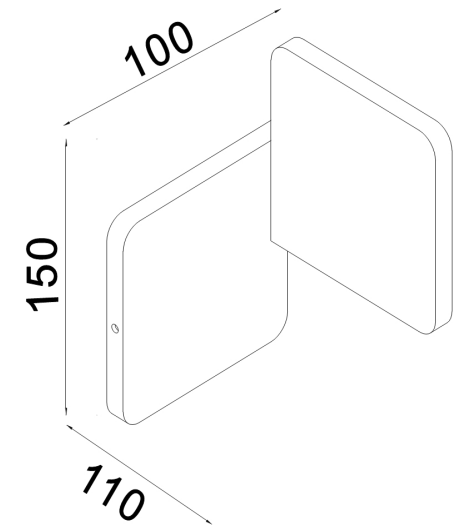

Instruction

Collection: CEILING & WALL

Series: TRAME

Model: C807WL-L7W

Wall

- Wall

max 7W
350 LM

MAYTONI
DECORATIVE LIGHTING