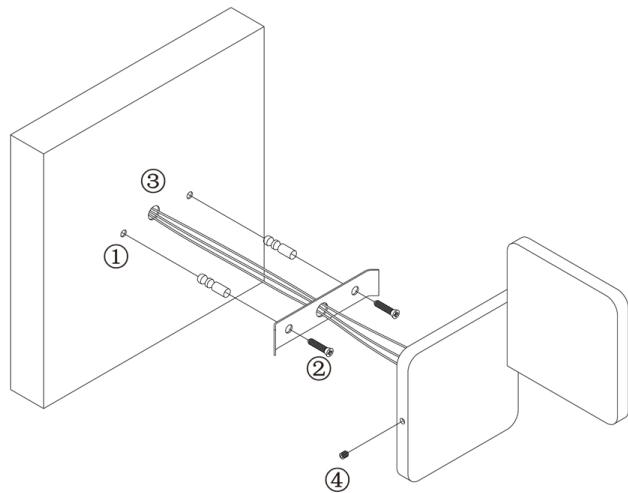

Instruction

Collection: CEILING & WALL

Series: TRAME

Model: C807WL-L7W

Wall

- Wall

max 7W
350 LM

MAYTONI
DECORATIVE LIGHTING