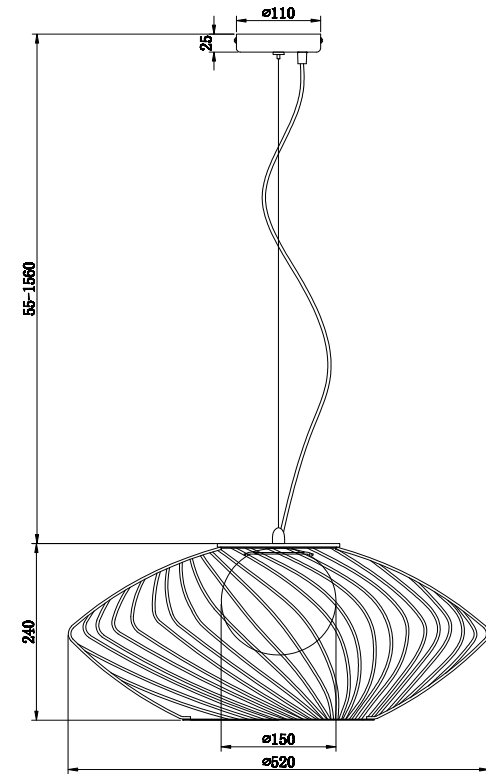

Instruction

P364PL-01B

1 x E27 (40W)

Model: P364PL-01B
Collection: Pendant
Series: Plec

Ceiling Lamps