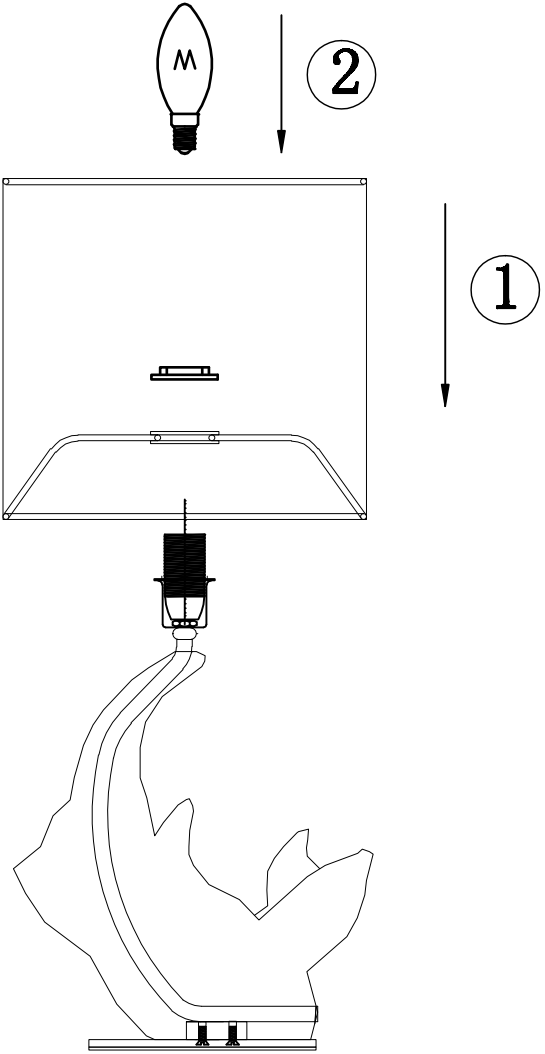

# Instruction

Collection: Table & Floor  
Series: Nashorn  
Model: MOD470-TL-01-B  
Mobile

1 x E14 (40w)

**MAYTONI**  
DECORATIVE LIGHTING

[www.maytoni.de](http://www.maytoni.de)