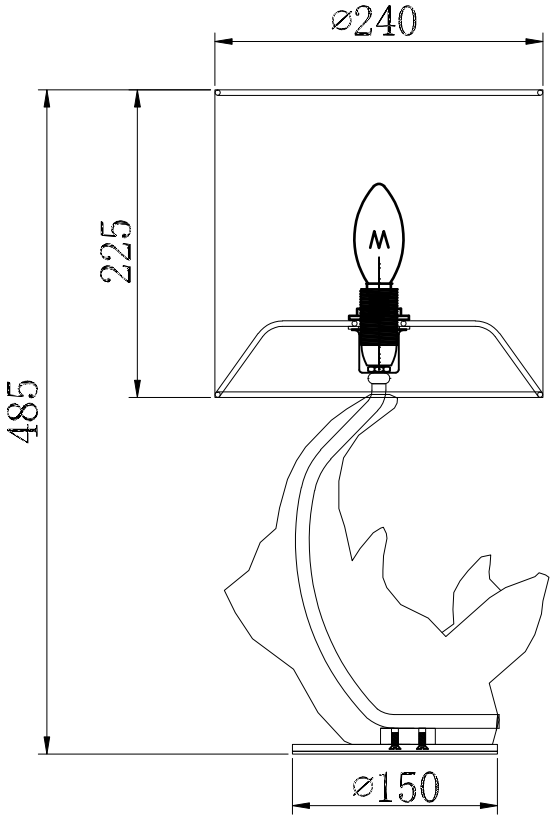

# Instruction

Collection: Table & Floor  
Series: Nashorn  
Model: MOD470-TL-01-B  
Mobile

1 x E14 (40w)

**MAYTONI**  
DECORATIVE LIGHTING

[www.maytoni.de](http://www.maytoni.de)