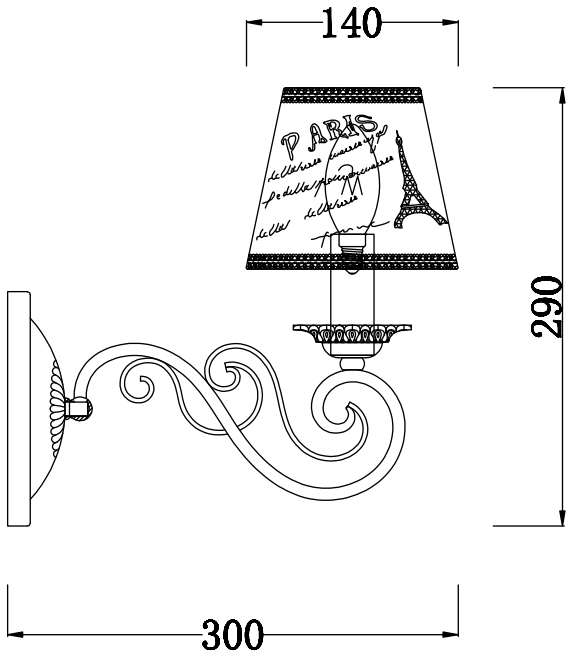

Instruction

Collection: Elegant
Series: Paris
Model: ARM402-01-W
Wall Lamps

1 x E14 (40w)

MAYTONI
DECORATIVE LIGHTING

www.maytoni.de