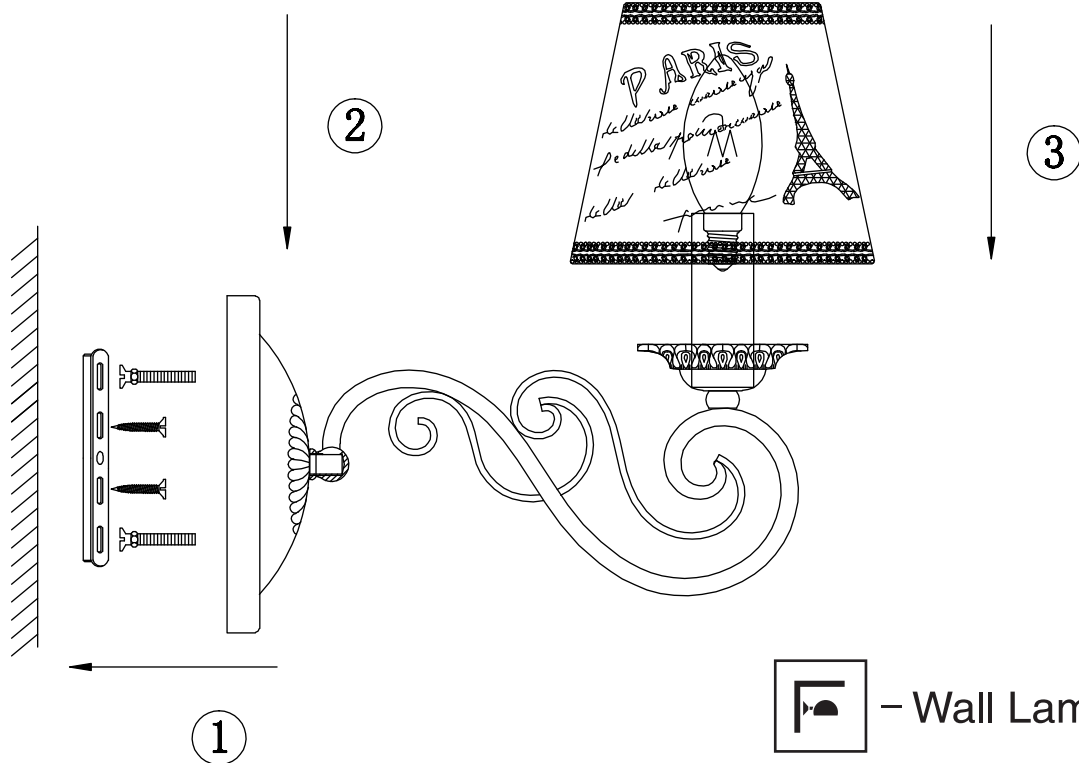

Instruction

Collection: Elegant
Series: Paris
Model: ARM402-01-W
Wall Lamps

1 x E14 (40w)

MAYTONI
DECORATIVE LIGHTING

www.maytoni.de