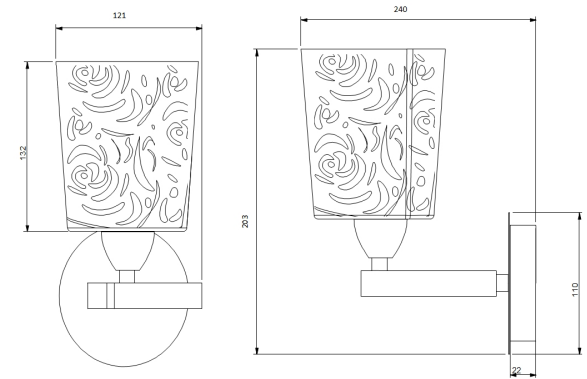

# Instruction

Collection: ELEGANT

Series: CICLO

Model: TOC005-01-N

Wall

- Wall

1 x E14 (40W)

**MAYTONI**  
DECORATIVE LIGHTING