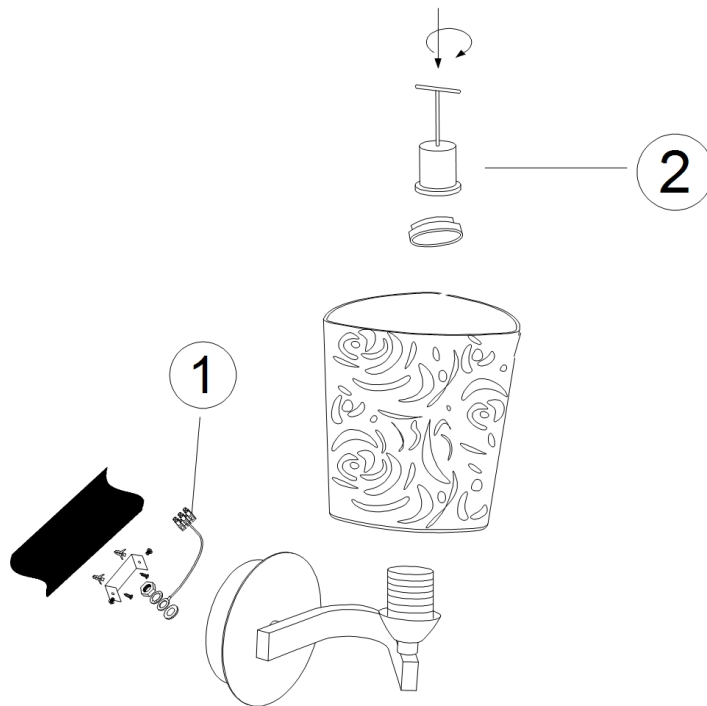

# Instruction

Collection: ELEGANT

Series: CICLO

Model: TOC005-01-N

Wall

- Wall

1 x E14 (40W)

**MAYTONI**  
DECORATIVE LIGHTING