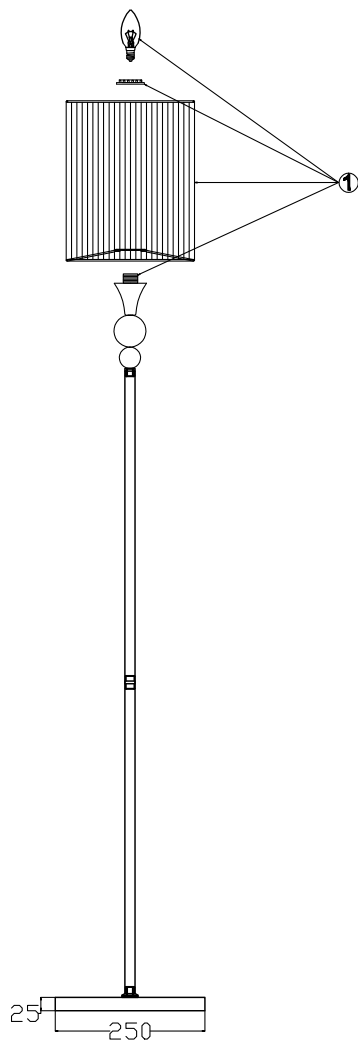

# Instruction

FR5093FL-01CH

1 x E14 (40W)

Model: FR5093FL-01CH  
Collection: Modern  
Series: New Series 093

Floor Lamps