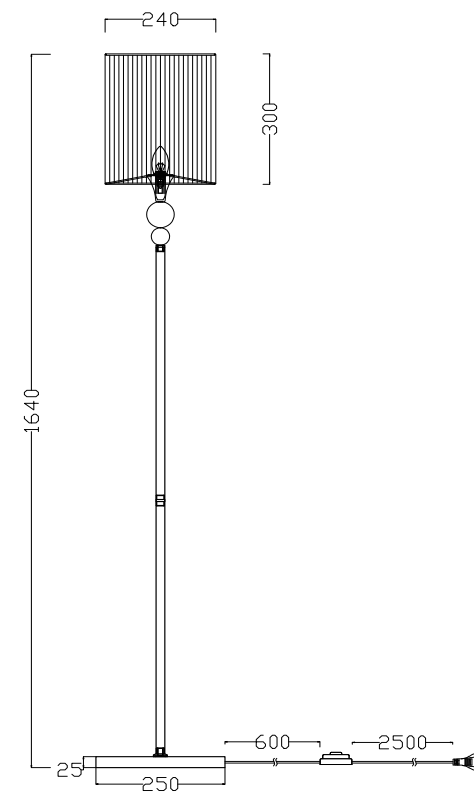

# Instruction

FR5093FL-01CH

1 x E14 (40W)

Model: FR5093FL-01CH  
Collection: Modern  
Series: New Series 093

Floor Lamps