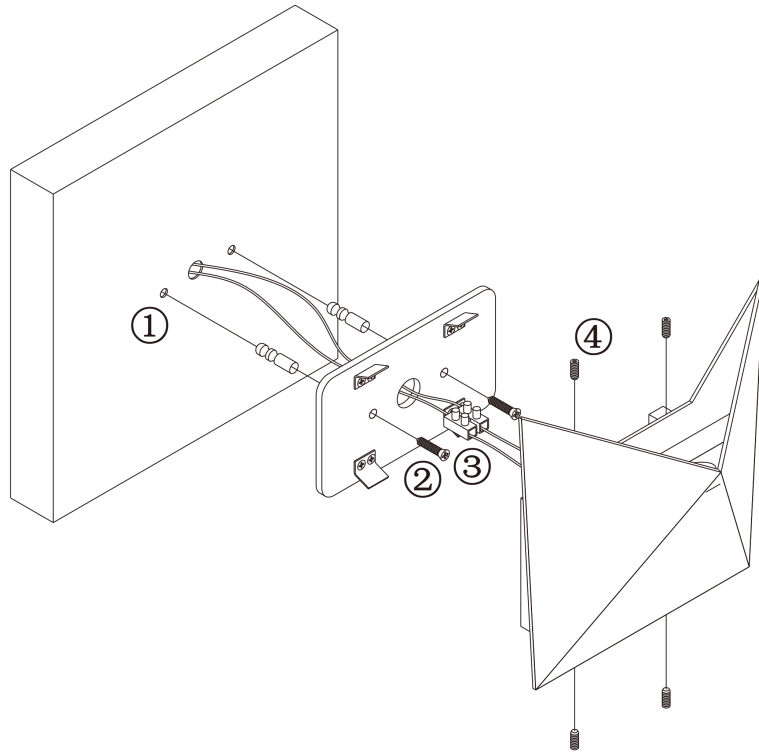

Instruction

O802WL-L7W

Gross Weight: 0,79 kg

Net Weight: 0,75 kg

Volume: 0,00361 m³

Weight and Volume Margin of Error: ±10%

Color: White

Material: Metal

MAX 9W
670 Lumen

Model: O802WL-L7W

Collection: Outdoor

Series: Beekman

Wall Lamps