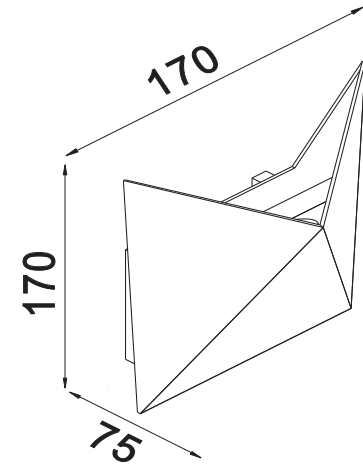

Instruction

O802WL-L7W

Gross Weight: 0,79 kg

Net Weight: 0,75 kg

Volume: 0,00361 m³

Weight and Volume Margin of Error: ±10%

Color: White

Material: Metal

MAX 9W
670 Lumen

Model: O802WL-L7W

Collection: Outdoor

Series: Beekman

Wall Lamps