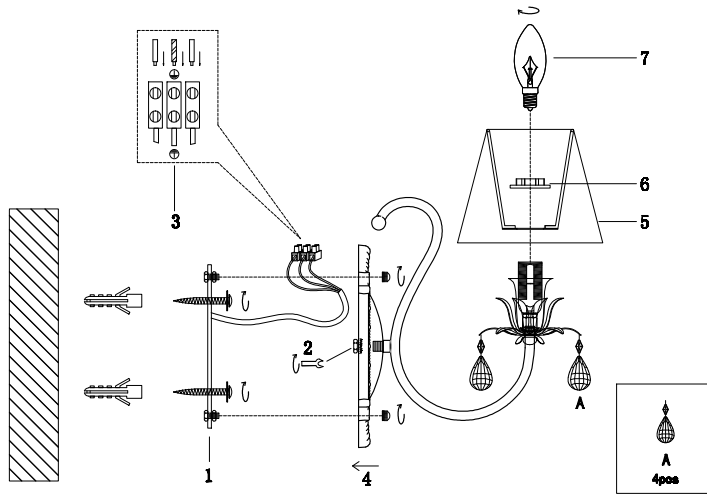

FREYA
TRADITION OF QUALITY

Instruction

FR2033WL-01S

160

223

27

300

269

1 x E14 (40W)

Model: FR2033WL-01S
Series: Alexandra

Wall Lamps