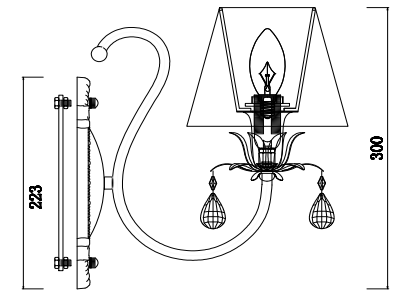

FREYA
TRADITION OF QUALITY

Instruction

FR2033WL-01S

160

223

27

300

269

1 x E14 (40W)

Model: FR2033WL-01S
Series: Alexandra

Wall Lamps