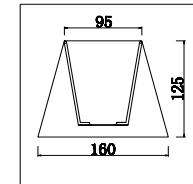

FREYA
TRADITION OF QUALITY

Instruction

FR2033WL-01S

160

223

27

300

269

1 x E14 (40W)

Model: FR2033WL-01S
Series: Alexandra

Wall Lamps