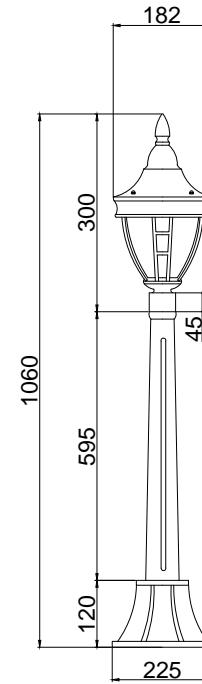

Instruction

O026FL-01B

1 x E27 (60W)

Model: O026FL-01B
Collection: Outdoor
Series: Rivoli

Floor Lamps