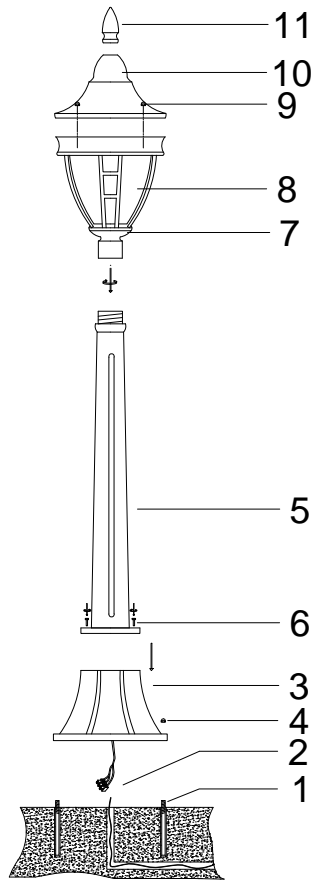

Instruction

O026FL-01B

1 x E27 (60W)

Model: O026FL-01B
Collection: Outdoor
Series: Rivoli

Floor Lamps