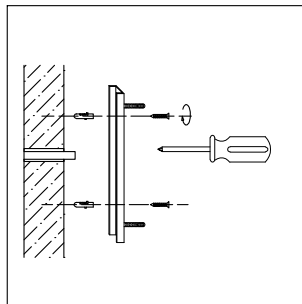

FREYA
TRADITION OF QUALITY

Instruction

FR5096WL-01CH

1 x E14 (40W)

Model: FR5096WL-01CH
Collection: Modern
Series: Karen

Wall Lamps