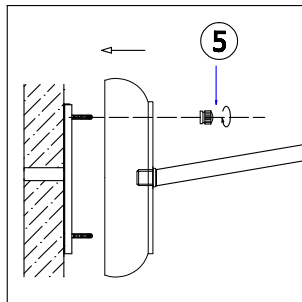

FREYA
TRADITION OF QUALITY

Instruction

FR5096WL-01CH

1 x E14 (40W)

Model: FR5096WL-01CH
Collection: Modern
Series: Karen

Wall Lamps