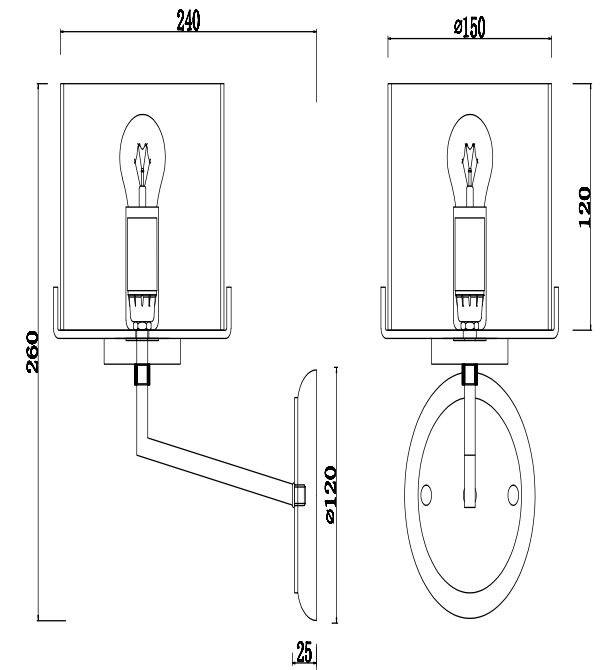

FREYA
TRADITION OF QUALITY

Instruction

FR5096WL-01CH

1 x E14 (40W)

Model: FR5096WL-01CH
Collection: Modern
Series: Karen

Wall Lamps