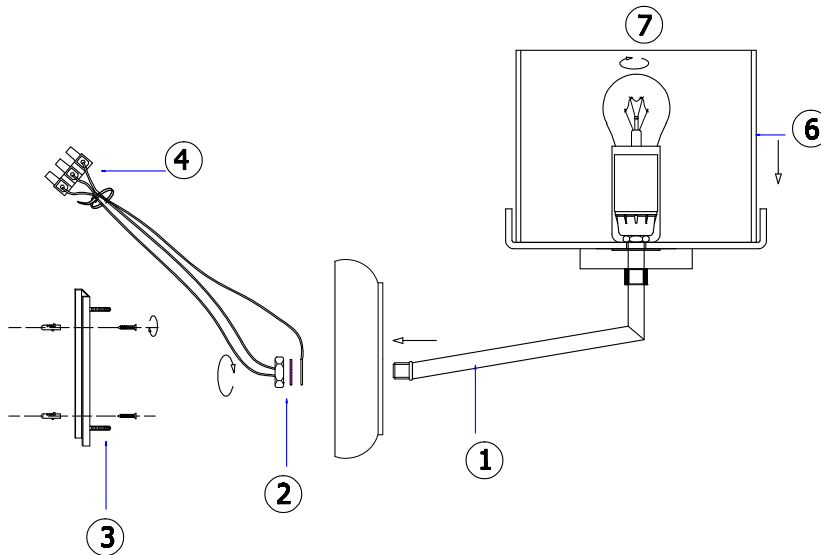

FREYA
TRADITION OF QUALITY

Instruction

FR5096WL-01CH

1 x E14 (40W)

Model: FR5096WL-01CH
Collection: Modern
Series: Karen

Wall Lamps