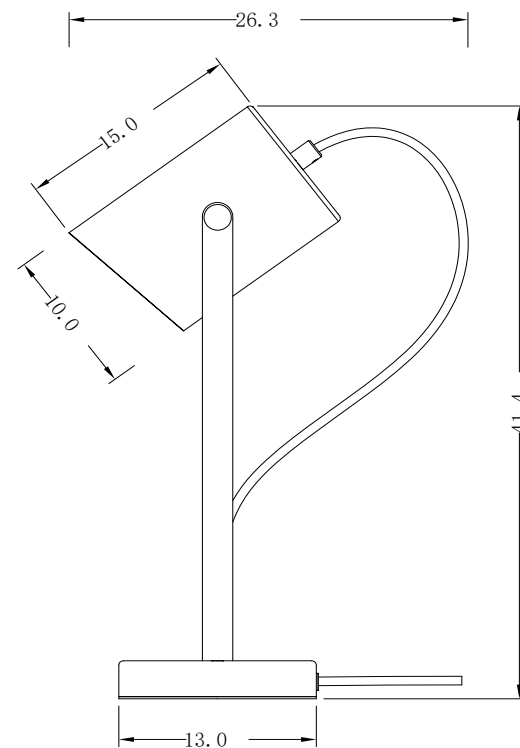

# Instruction

FR4004TL-01WB

1 x E27 (25W)

Model: FR4004TL-01WB

Collection: Loft

Table Lamps