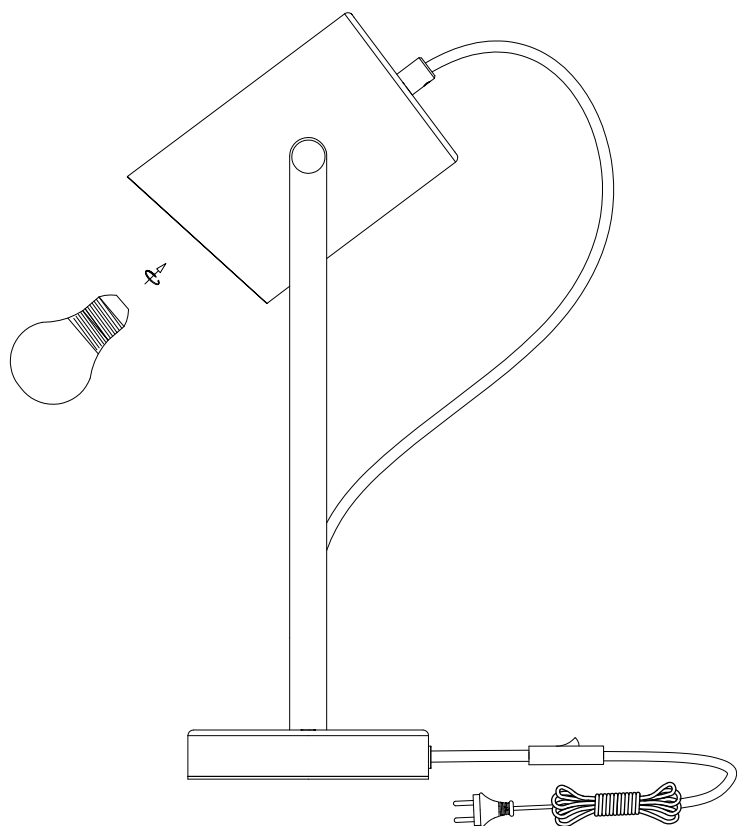

# Instruction

FR4004TL-01WB

1 x E27 (25W)

Model: FR4004TL-01WB

Collection: Loft

Table Lamps