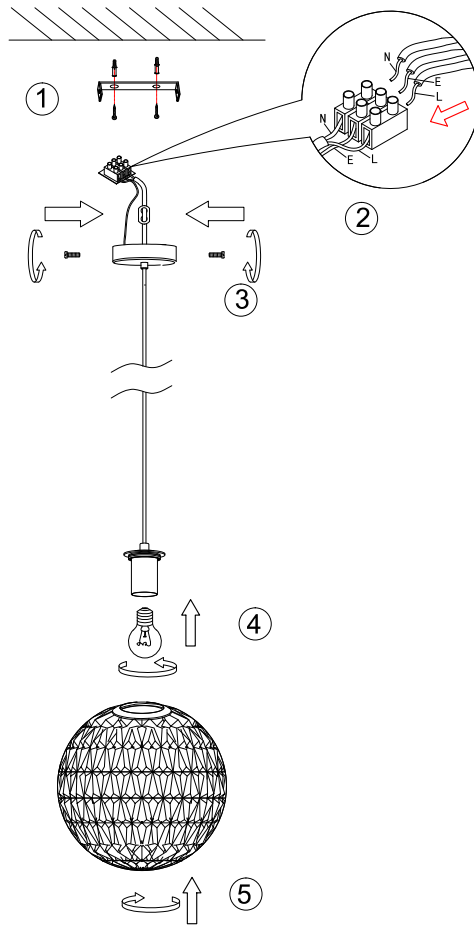

Instruction

P024PL-01BS

1 x E27 (40W)

Model: P024PL-01BS
Collection: Pendant
Series: Andromeda

Ceiling Lamps