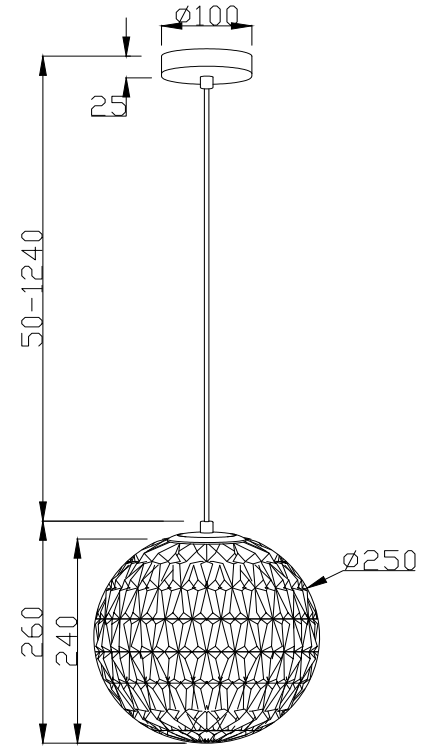

Instruction

P024PL-01BS

1 x E27 (40W)

Model: P024PL-01BS
Collection: Pendant
Series: Andromeda

Ceiling Lamps