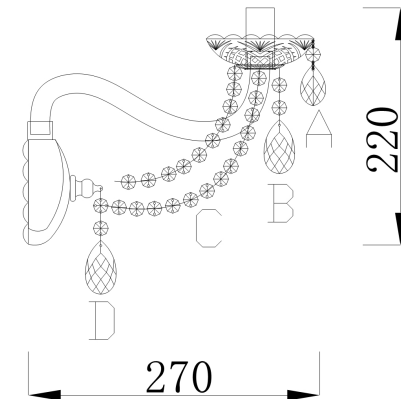

Instruction

Collection: DIAMANT CRYSTAL

Series: BEATRIX

Model: DIA019-01-G

Wall

A = 5

B = 2

- Wall

1 x E14 (60W)

MAYTONI
DECORATIVE LIGHTING

www.maytoni.de