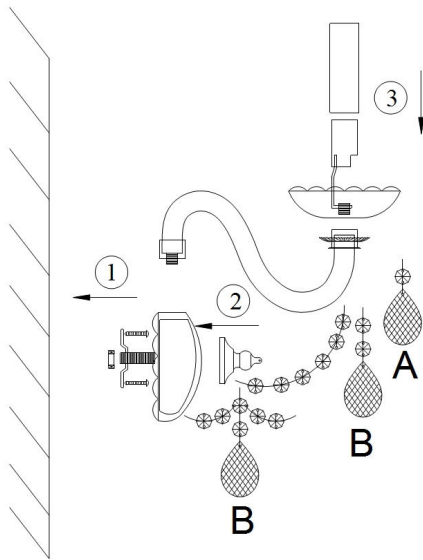

Instruction

Collection: DIAMANT CRYSTAL

Series: BEATRIX

Model: DIA019-01-G

Wall

A = 5

B = 2

- Wall

1 x E14 (60W)

MAYTONI
DECORATIVE LIGHTING

www.maytoni.de