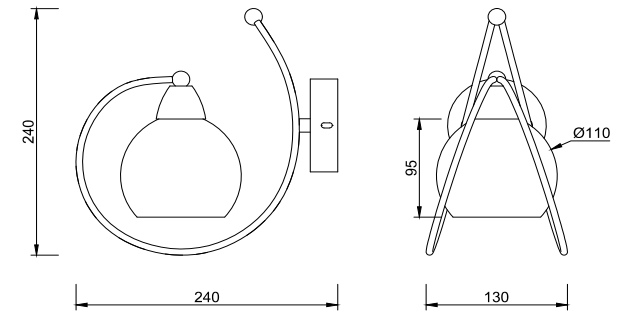

FREYA
TRADITION OF QUALITY

Instruction

FR5023WL-01CH

1 x E14 (40W)

Model: FR5023WL-01CH
Series: Dana

Wall Lamps