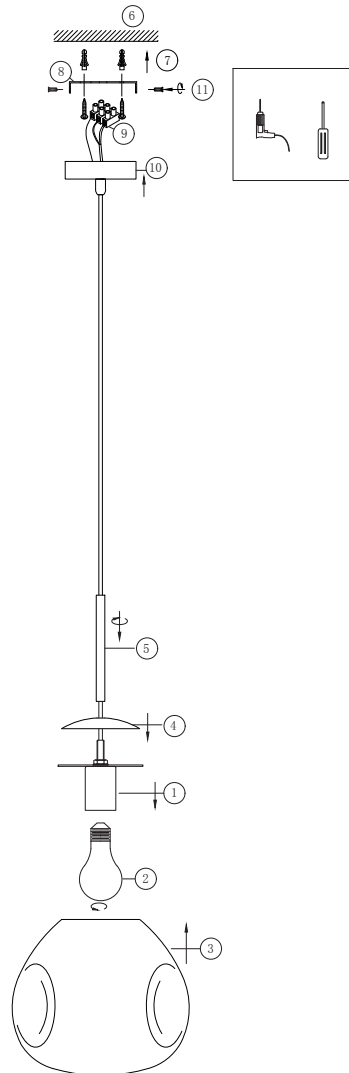

Instruction

P014PL-01G

1 x E27 (60W)

Recommended to use with LED bulbs

Model: P014PL-01G

Collection: Pendant

Series: Mabell

Pendant Lamps