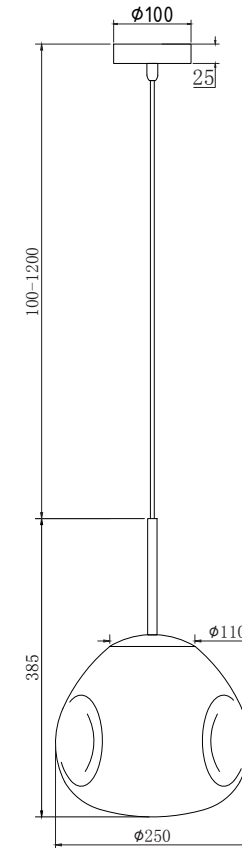

Instruction

P014PL-01G

1 x E27 (60W)

Recommended to use with LED bulbs

Model: P014PL-01G

Collection: Pendant

Series: Mabell

Pendant Lamps