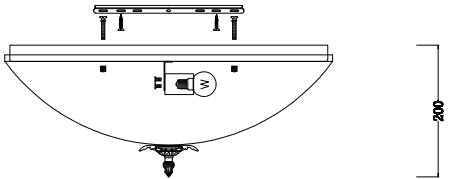

Instruction

Collection: Wall & Ceiling
Series: Speria
Model: C900-CL-05-W
Ceiling Lamps

 - Ceiling Lamps

5 x E14 (40w)

MAYTONI
DECORATIVE LIGHTING

www.maytoni.de