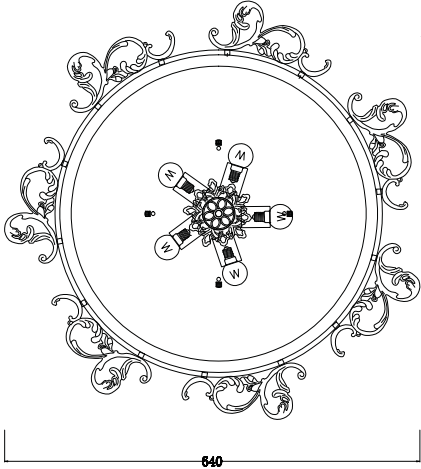

Instruction

Collection: Wall & Ceiling
Series: Speria
Model: C900-CL-05-W
Ceiling Lamps

 - Ceiling Lamps

5 x E14 (40w)

MAYTONI
DECORATIVE LIGHTING

www.maytoni.de