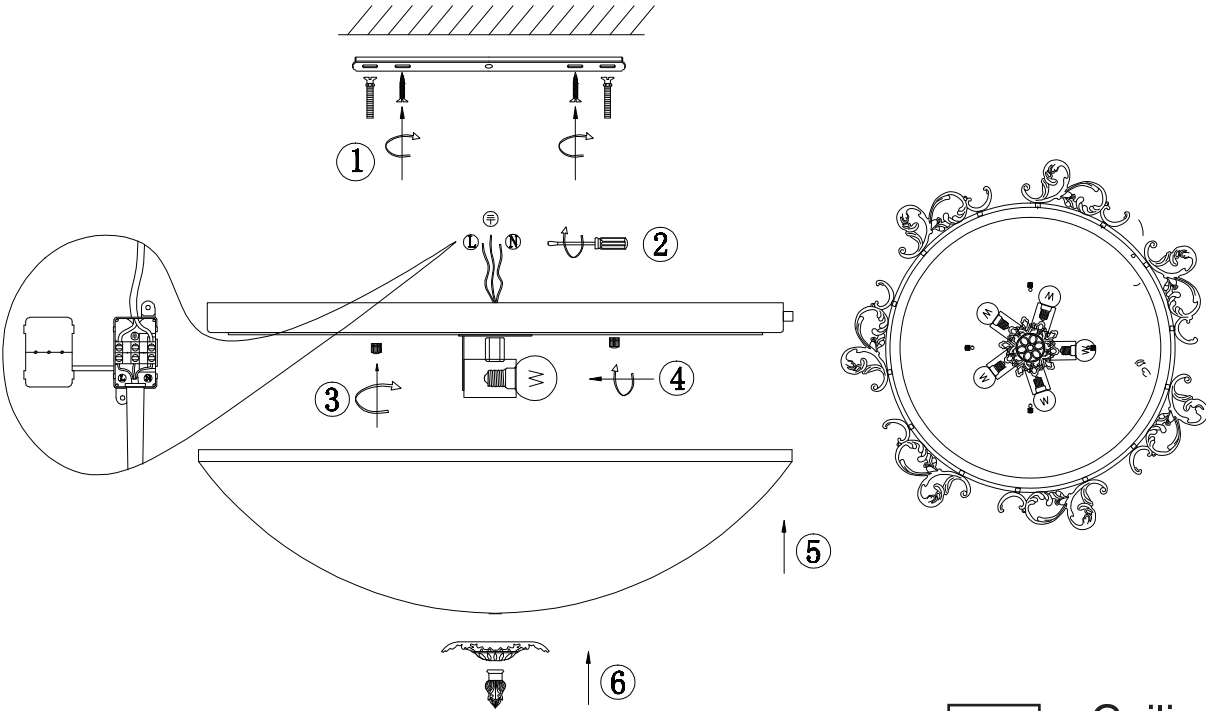

Instruction

Collection: Wall & Ceiling
Series: Speria
Model: C900-CL-05-W
Ceiling Lamps

 - Ceiling Lamps

5 x E14 (40w)

MAYTONI
DECORATIVE LIGHTING

www.maytoni.de