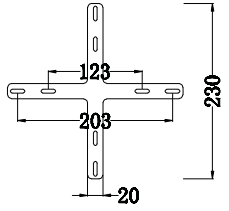

Instruction

Collection: Wall & Ceiling
Series: Speria
Model: C900-CL-05-W
Ceiling Lamps

 - Ceiling Lamps

5 x E14 (40w)

MAYTONI
DECORATIVE LIGHTING

www.maytoni.de