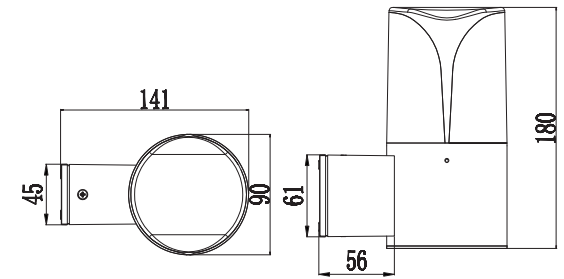

Instruction

O016WL-01B

1 x E27 (23W)

Recommended to use with LED bulbs

Model: O016WL-01B
Collection: Outdoor
Series: Piccadilly

Wall Lamps