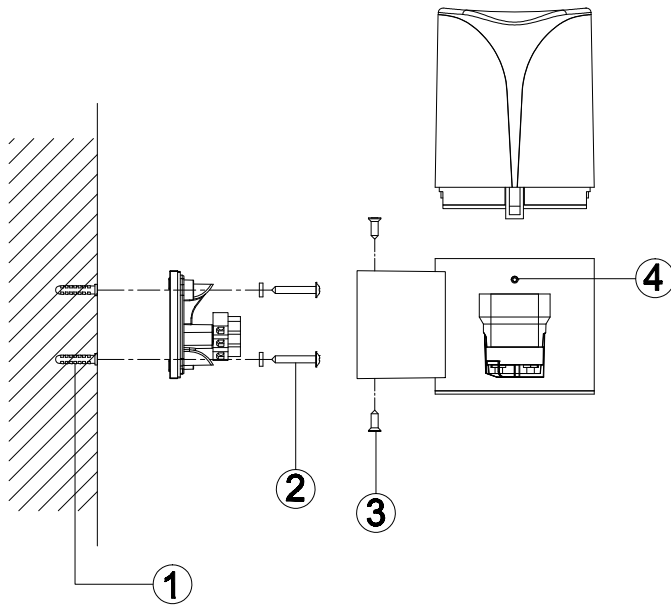

Instruction

O016WL-01B

1 x E27 (23W)

Recommended to use with LED bulbs

Model: O016WL-01B
Collection: Outdoor
Series: Piccadilly

Wall Lamps