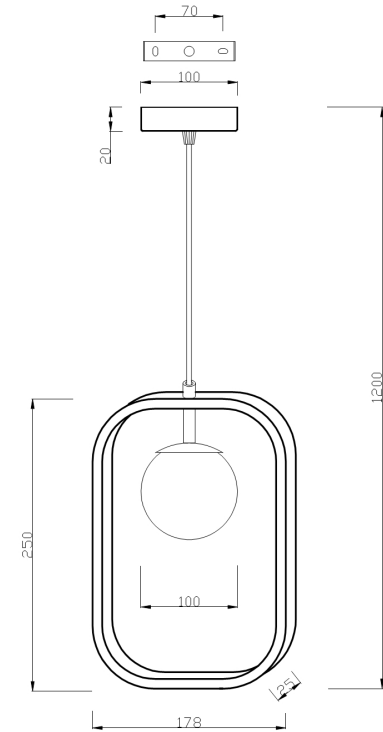

Instruction

Collection: MODERN
Series: AVOLA
Model: MOD431-PL-01-WS
Ceiling

- Ceiling

1 x G9 (40W)

MAYTONI
DECORATIVE LIGHTING

www.maytoni.de