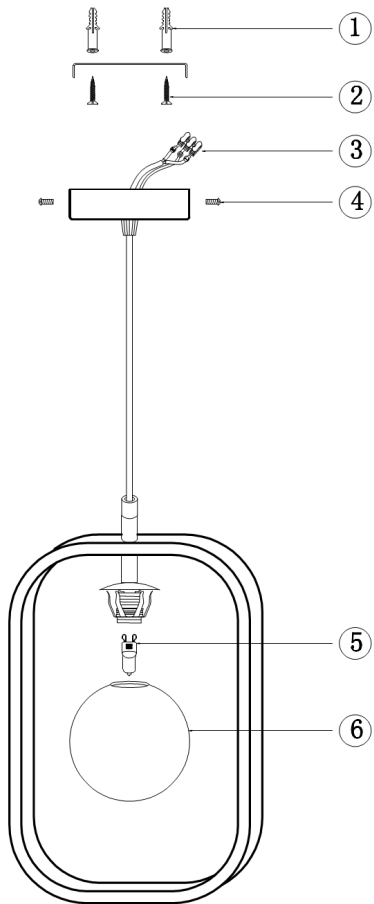

Instruction

Collection: MODERN
Series: AVOLA
Model: MOD431-PL-01-WS
Ceiling

- Ceiling

1 x G9 (40W)

MAYTONI
DECORATIVE LIGHTING

www.maytoni.de