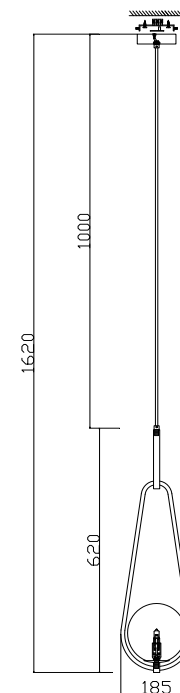

Instruction

FR5144PL-01W

1 x G9 (35W)

Model: FR5144PL-01W
Collection: Modern

Pendant Lamps