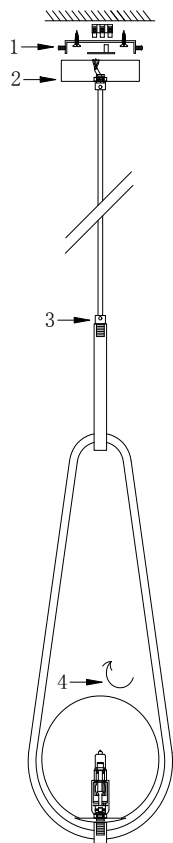

Instruction

FR5144PL-01W

1 x G9 (35W)

Model: FR5144PL-01W
Collection: Modern

Pendant Lamps