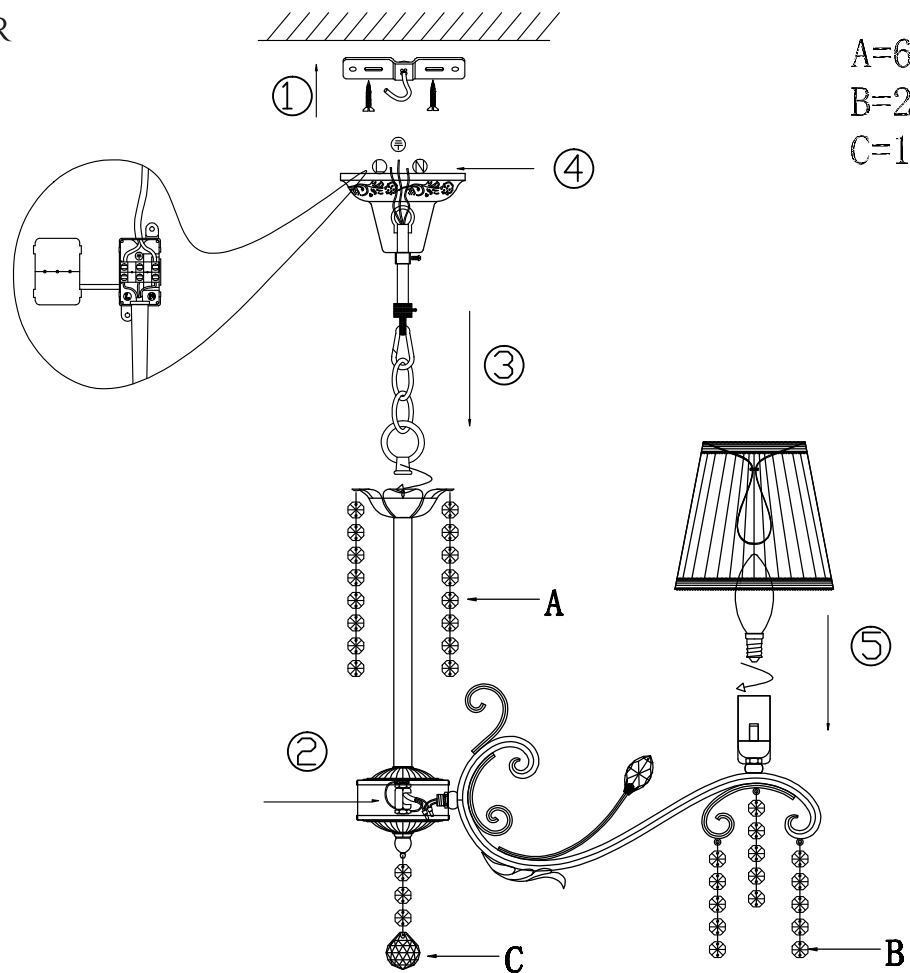

# INSTRUCTION

**MODEL:** FR2613-PL-08-W  
CHANDELIER

8 X E14 (40W)

FREYA-LIGHT.COM