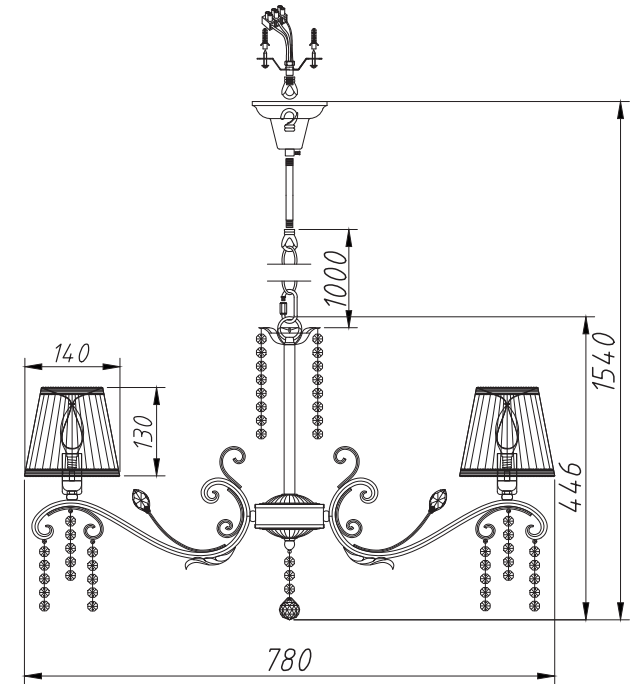

# INSTRUCTION

**MODEL:** FR2613-PL-08-W  
CHANDELIER

8 X E14 (40W)

FREYA-LIGHT.COM